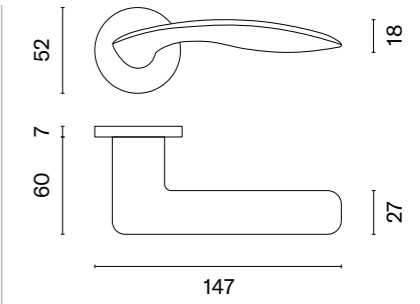

ROBINIA

rosette R SLIM 7MM

APRILE

model	finish	door handle code: AS ROBINIA R 7S pair	key ecutcheon code: AS R 7S OB pair	euro ecutcheon code: AS R 7S PZ pair	bathroom turn code: AS R 7S WC pair
		EUR net price	EUR net price	EUR net price	EUR net price
	LC polished chrome	59,05	12,73	12,73	21,86
	SC satin chrome				
	LG polish gold	70,86	15,27	15,27	25,04
	KG matt gold