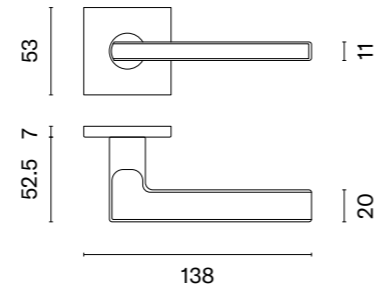

SIRA

rosette Q SLIM 7MM

STILE

model	finish	door handle code: ST SIRA Q 7S pair	key ecutcheon code: ST Q 7S OB pair	euro ecutcheon code: ST Q 7S PZ pair	bathroom turn code: ST Q 7S WC pair
		EUR net price	EUR net price	EUR net price	EUR net price
	PSC satin chrome	23,70	13,53	13,53	22,23
	BLACK matt black				
	MSN nickel				
	MSB titanium				

The door handle is available in a window version (page 228)