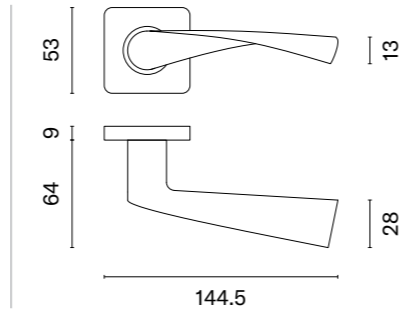

KVADRAT 1708

model	finish	door handle code: SM KVADRAT 1708 pair	key ecutcheon code: SM KVADRAT 1710 OB pair	euro ecutcheon code: SM KVADRAT 1711 PZ pair	bathroom turn code: SM KVADRAT 1712 WC / SM KVADRAT 1713 WC W/Z pair
	16 stainless steel	26,43 EUR net price	5,90 EUR net price	5,90 EUR net price	14,95 EUR net price