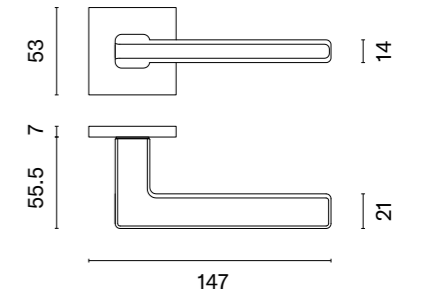

ARTA

rosette Q SLIM 7MM

STILE

model	finish	door handle code: ST ARTA Q 7S pair	key ecutcheon code: ST Q 7S OB pair	euro ecutcheon code: ST Q 7S PZ pair	bathroom turn code: ST Q 7S WC pair
		EUR net price	EUR net price	EUR net price	EUR net price
	CP polished chrome	23,70	13,53	13,53	22,23
	PSC satin chrome				
	BLACK matt black				
	MSN nickel				
	MSB titanium				

The door handle is available in a window version (page 129)