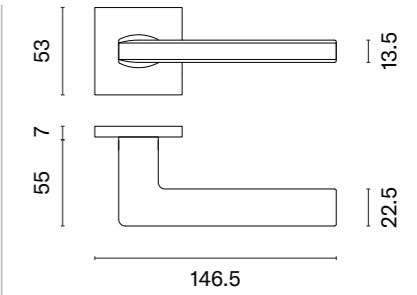

PYROLA

rosette Q SLIM 7MM

APRILE

model	finish	door handle code: AT PYROLA Q 7S pair	key ecutcheon code: AT Q 7S OB pair	euro ecutcheon code: AT Q 7S PZ pair	bathroom turn code: AT Q 7S WC pair
		EUR net price	EUR net price	EUR net price	EUR net price
	CP polished chrome	41,69	13,53	13,53	22,23
	MSC satin chrome				
	BLACK matt black				
	WHITE matt white	45,85	14,88	14,88	24,45
	GOLD PVD polish gold				

The door handle is available in a window version (page 211)