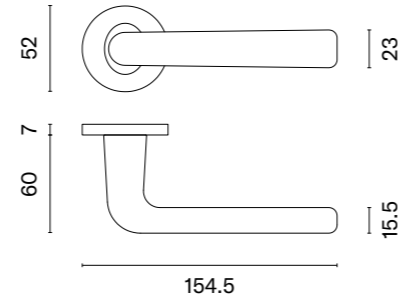

TULIPA

rosette R SLIM 7MM

APRILE

model	finish	door handle code: AS TULIPA R 7S pair	key ecutcheon code: AS R 7S OB pair	euro ecutcheon code: AS R 7S PZ pair	bathroom turn code: AS R 7S WC pair
		EUR net price	EUR net price	EUR net price	EUR net price
	LC polished chrome	52,74	12,73	12,73	21,86
	SC satin chrome				
	BK matt black				
	LG polish gold	63,29	15,27	15,27	25,04
	KG matt gold