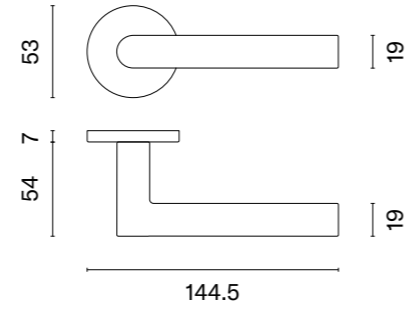

YUZA

rosette R SLIM 7MM

STILE

STILE

model	finish	door handle code: ST YUZA R 7S pair EUR net price	key ecutcheon code: ST R 7S OB pair EUR net price	euro ecutcheon code: ST R 7S PZ pair EUR net price	bathroom turn code: ST R 7S WC pair EUR net price
	CP polished chrome	23,70	12,56	12,56	21,58
	PSC satin chrome				
	BLACK matt black				
	MSN nickel				
	MSB titanium				

The door handle is available in a window version (page 217)