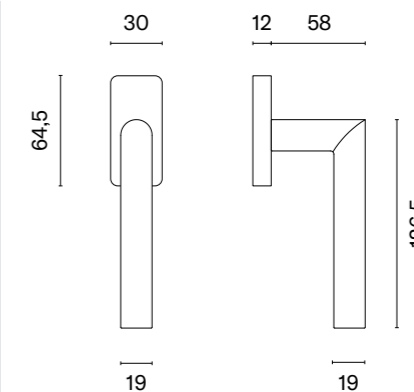

ARABIS Q

APRILE

model	finish	window handle code: AT O ARABIS Q piece	model	finish	window handle code: AT O ARABIS Q piece
		EUR net price			EUR net price
	CP polished chrome	20,86		WHITE matt white	22,94
	MSC satin chrome			GOLD PVD polish gold	
	BLACK matt black			GOLD SATIN matt gold	25,03

The window handle is available in a door version (page 81)

* When ordering, please specify the side of the window handle: right (R) or left (L).