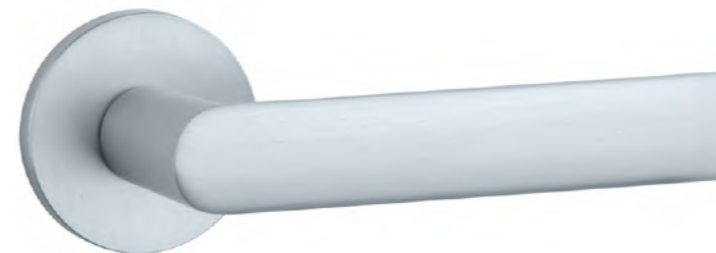

REWA

rosette R SLIM 7MM

STILE

model	finish	door handle code: ST REWA R 7S pair EUR net price	key ecutcheon code: ST R 7S OB pair EUR net price	euro ecutcheon code: ST R 7S PZ pair EUR net price	bathroom turn code: ST R 7S WC pair EUR net price
	PSC satin chrome	24,89	12,56	12,56	21,58
	BLACK matt black				
	MSN nickel				
	MSB titanium				

The door handle is available in a window version (page 214)