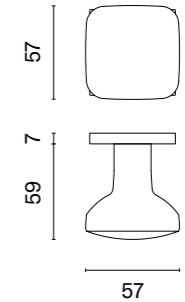

* When ordering, please specify the version of the knob: one-side fixed, one-side movable, two-side fixed, two-side fixed-movable, two-side movable.

QUERCA

rosette Q SLIM 7MM

APRILE

model	finish	door knob code: AS QUERCA Q 7S piece / pair	key ecutcheon code: AS Q 7S OB pair	euro ecutcheon code: AS Q 7S PZ pair	bathroom turn code: AS Q 7S WC pair
		EUR net price	EUR net price	EUR net price	EUR net price
	LC polished chrome	39,23 / 78,46	13,70	13,70	22,52
	SC satin chrome				
	BK matt black				
	WH matt white	43,94 / 85,36	16,45	16,45	25,79
	LG polish gold				
	KG matt gold				
	PN copper				
	SNM nickel	41,08 / 82,16	14,88	14,88	24,45
	GYM graphite		16,24	16,24	25,56