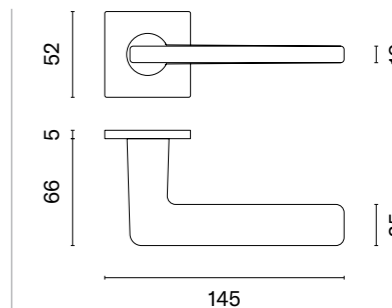

SETIA

rosette Q SUPER SLIM 5MM

APRILE

model	finish	door handle code: AS SETIA Q 5S pair	key ecutcheon code: AS Q 5S OB pair	euro ecutcheon code: AS Q 5S PZ pair	bathroom turn code: AS Q 5S WC pair
		EUR net price	EUR net price	EUR net price	EUR net price
	LC polished chrome	69,47	17,04	17,04	25,08
	SC satin chrome				
	BK matt black				
	LG polish gold	83,37	20,45	20,45	28,73
	KG matt gold				
	PN PVD copper				

Design TOMEK RYGALIK

Finalist of the competition Dobry Wzór 2022