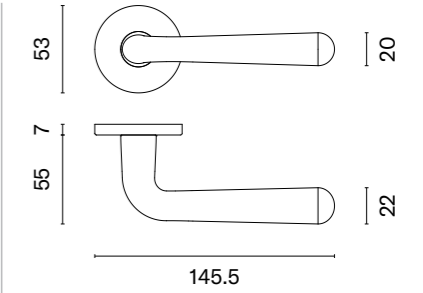

IRGA

rosette R SLIM 7MM

APRILE

model	finish	door handle code: AT IRGA R 7S pair	key ecutcheon code: AT R 7S OB pair	euro ecutcheon code: AT R 7S PZ pair	bathroom turn code: AT R 7S WC pair
		EUR net price	EUR net price	EUR net price	EUR net price
	CP polished chrome	34,44	12,56	12,56	21,58
	MSC satin chrome				
	BLACK matt black				
	WHITE matt white	37,89	13,82	13,82	23,74
	GOLD PVD polish gold				
	GOLD SATIN matt gold	41,33	15,08	15,08	24,82

The door handle is available in a window version (page 198)