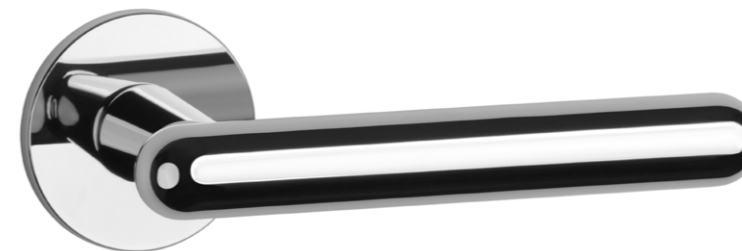

ASTERIA

rosette R SUPER SLIM 5MM

APRILE

model	finish	door handle code: AS ASTERIA R 5S pair	key ecutcheon code: AS R 5S OB pair	euro ecutcheon code: AS R 5S PZ pair	bathroom turn code: AS R 5S WC pair
		EUR net price	EUR net price	EUR net price	EUR net price
	LC polished chrome	68,87	14,98	14,98	22,96
	BK matt black				
	LG polish gold	82,64	17,97	17,97	26,30

Design KRYSYAN KOWALSKI

Finalist of the competition Must Have 2023