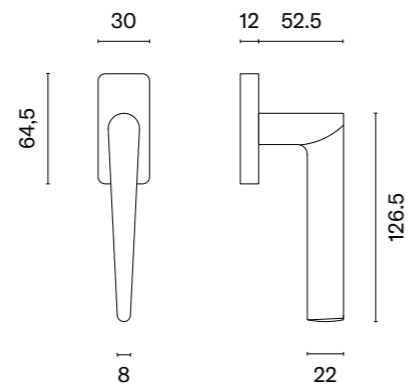

ARNICA Q

APRILE

model	finish	window handle code: AT O ARNICA Q piece	model	finish	window handle code: AT O ARNICA Q piece	
		EUR net price			EUR net price	
	CP polished chrome	20,86		BLACK matt black	20,86	
	MSC satin chrome					

The window handle is available in a door version (page 82)

* When ordering, please specify the side of the window handle: right (R) or left (L).