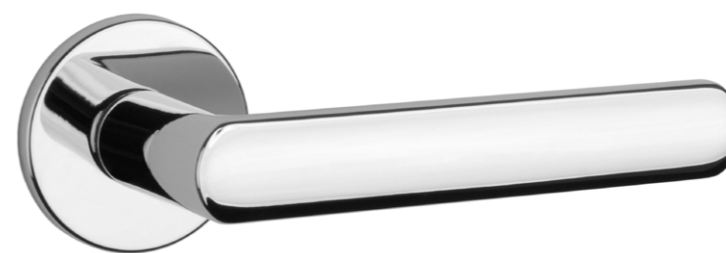

FRAGOLA

rosette R SLIM 7MM

APRILE

model	finish	door handle code: AT FRAGOLA R 7S pair	key ecutcheon code: AT R 7S OB pair	euro ecutcheon code: AT R 7S PZ pair	bathroom turn code: AT R 7S WC pair
		EUR net price	EUR net price	EUR net price	EUR net price
	CP polished chrome	34,44	12,56	12,56	21,58
	MSC satin chrome				
	BLACK matt black				

The door handle is available in a window version (page 195)

Design MARIA JEGLIŃSKA-ADAMCZEWSKIA

The project received the Laureate statuette and the Good Design Emblem 2023 in the Home - Interior Design category.