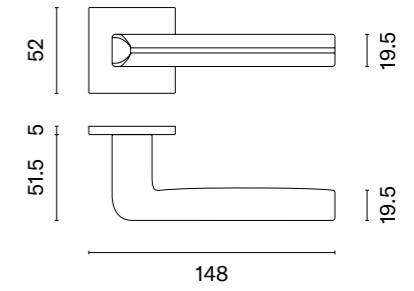

SALICE

rosette Q SUPER SLIM 5MM

APRILE

model	finish	door handle code: AS SALICE Q 5S pair	key ecutcheon code: AS Q 5S OB pair	euro ecutcheon code: AS Q 5S PZ pair	bathroom turn code: AS Q 5S WC pair
		EUR net price	EUR net price	EUR net price	EUR net price
	LC polished chrome	69,56	17,04	17,04	25,08
	SC satin chrome				
	BK matt black				
	LG polish gold	83,47	20,45	20,45	28,73
	KG matt gold				
	PN PVD copper				

Design MAJA GANSZYNIEC