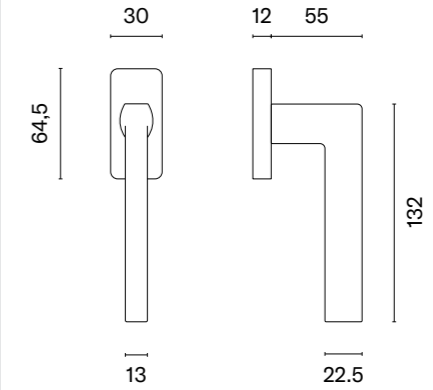

model	finish	window handle code: ST O EURA Q piece	model	finish	window handle code: ST O EURA Q piece
		EUR net price			EUR net price
	CP polished chrome	13,69		MSN nickel	13,69
	PSC satin chrome			MSB titanium	
	BLACK matt black				

The window handle is available in a door version (page 145)

* When ordering, please specify the side of the window handle: right (R) or left (L).