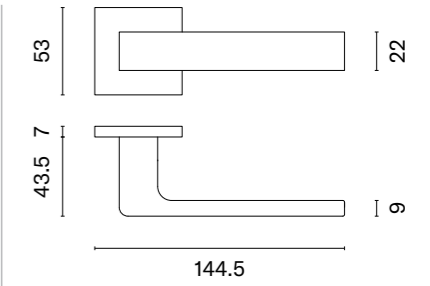

SULLA

rosette Q SLIM 7MM

APRILE

model	finish	door handle code: AT SULLA Q 7S pair	key ecutcheon code: AT Q 7S OB pair	euro ecutcheon code: AT Q 7S PZ pair	bathroom turn code: AT Q 7S WC pair
		EUR net price	EUR net price	EUR net price	EUR net price
	CP polished chrome	37,92	13,53	13,53	22,23
	MSC satin chrome				
	BLACK matt black				
	WHITE matt white	41,71	14,88	14,88	24,45
	GOLD PVD polish gold	45,51	16,24	16,24	25,56
	GOLD SATIN matt gold				

The door handle is available in a window version (page 212)