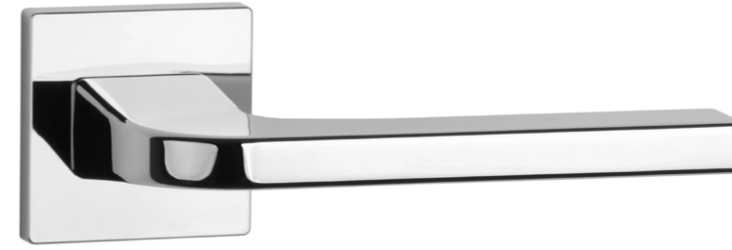

ISMENA Q

rosette Q SLIM 7MM

APRILE

model	finish	door handle code: AS ISMENA Q 7S pair	key ecutcheon code: AS Q 7S OB pair	euro ecutcheon code: AS Q 7S PZ pair	bathroom turn code: AS Q 7S WC pair
		EUR net price	EUR net price	EUR net price	EUR net price
	LC polished chrome	55,78	13,70	13,70	22,52
	SC satin chrome				
	BK matt black				
	LG* polish gold	66,93	16,45	16,45	25,79
	LG PVD polish gold				
	KG matt gold				

* Till end of stock