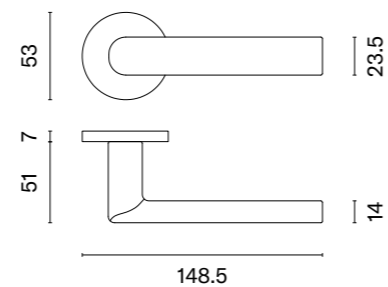

SILENA

rosette R SLIM 7MM

APRILE

model	finish	door handle code: AT SILENA R 7S pair EUR net price	key ecutcheon code: AT R 7S OB pair EUR net price	euro ecutcheon code: AT R 7S PZ pair EUR net price	bathroom turn code: AT R 7S WC pair EUR net price
	CP polished chrome	38,13	12,56	12,56	21,58
	MSC satin chrome				
	BLACK matt black				
	GOLD PVD polish gold	41,94	13,82	13,82	23,74

The door handle is available in a window version (page 203)