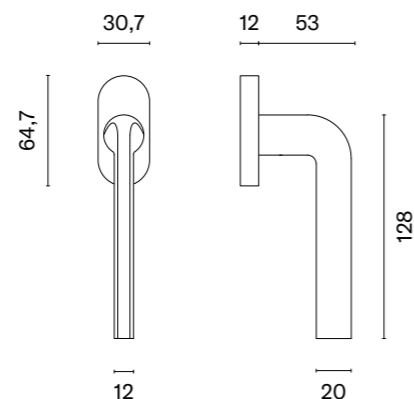

OLEANDRO

APRILE

model	finish	window handle code: AT O OLEANDRO R piece	model	finish	window handle code: AT O OLEANDRO R piece
		EUR net price			EUR net price
	CP polished chrome	18,94		BLACK matt black	18,94
	MSC satin chrome			GOLD PVD polish gold	23,07

The window handle is available in a door version (page 64)

* When ordering, please specify the side of the window handle: right (R) or left (L).