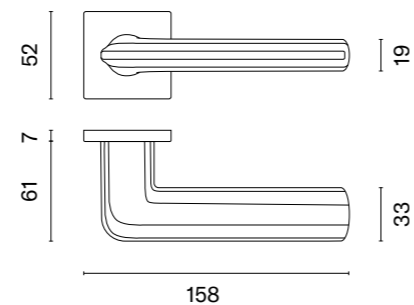

CYPRESIA

rosette Q SLIM 7MM

APRILE

model	finish	door handle code: AS CYPRESIA Q 7S pair	key ecutcheon code: AS Q 7S OB pair	euro ecutcheon code: AS Q 7S PZ pair	bathroom turn code: AS Q 7S WC pair
	BK / BLACK LEATHER matt black / black leather	EUR net price 112,87	EUR net price 13,70	EUR net price 13,70	EUR net price 22,52