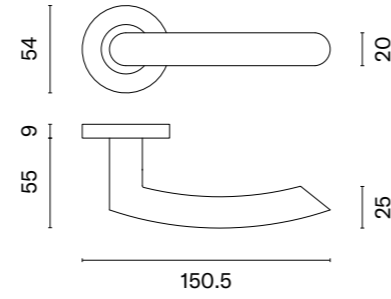

OVAL 1707

model	finish	door handle code: SM OVAL 1707 pair	key ecutcheon code: SM OVAL 1710 OB pair	euro ecutcheon code: SM OVAL 1711 PZ pair	bathroom turn code: SM OVAL 1712 WC / SM OVAL 1713 WC W/Z pair
		EUR net price	EUR net price	EUR net price	EUR net price
	16 stainless steel	15,74	3,15	3,15	11,80