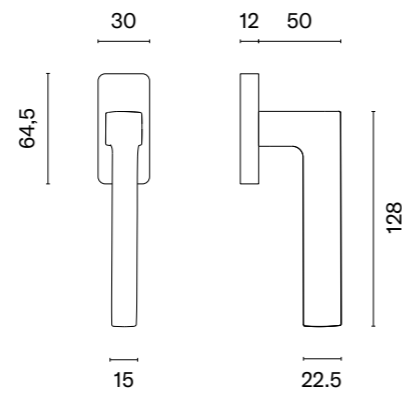

The window handle is available in a door version (page 149)

* When ordering, please specify the side of the window handle: right (R) or left (L).

OGA

STILE

model	finish	window handle code: ST O OGA Q piece	model	finish	window handle code: ST O OGA Q piece
		EUR net price			EUR net price
	PSC satin chrome	13,04		MSN nickel	13,04
	BLACK matt black			MSB titanium	