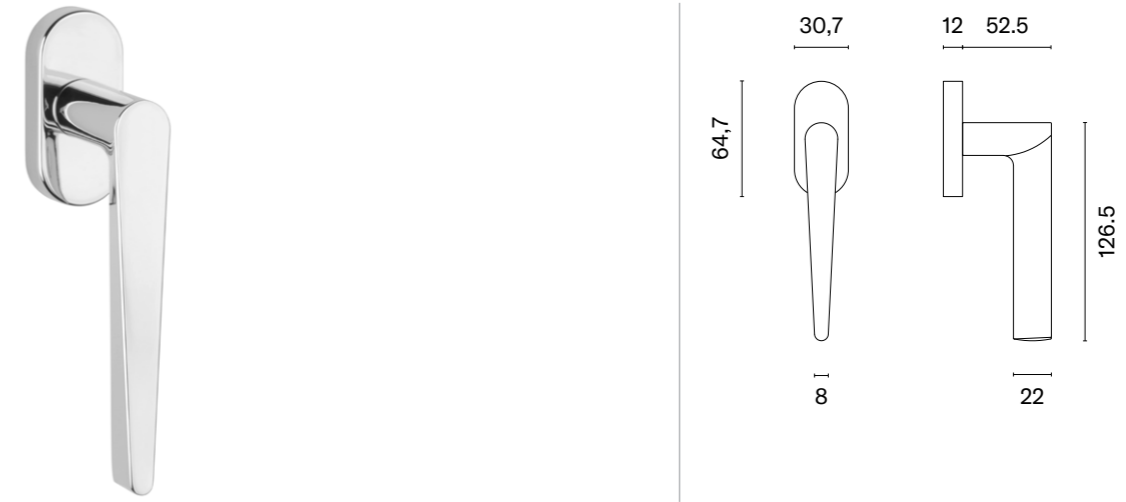

ARNICA R

APRILE

model	finish	window handle code: AT O ARNICA R piece	model	finish	window handle code: AT O ARNICA R piece
		EUR net price			EUR net price
	CP polished chrome	18,94		BLACK matt black	18,94
	MSC satin chrome				

The window handle is available in a door version (page 36)

* When ordering, please specify the side of the window handle: right (R) or left (L).