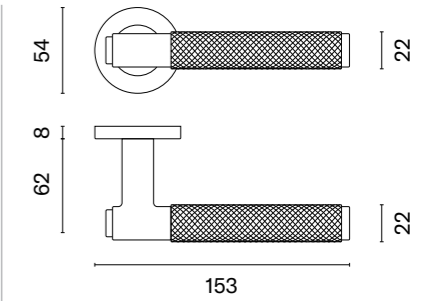

OVAL 1741

rosette PRO 8MM

model	finish	door handle code: SH OVAL 1741 PRO 8MM pair	key ecutcheon code: SH OVAL PRO 8MM 1710 OB pair	euro ecutcheon code: SH OVAL PRO 8MM 1711 PZ pair	bathroom turn code: SH OVAL PRO 8MM 1712 WC pair
		EUR net price	EUR net price	EUR net price	EUR net price
	F5 matt black	47,24	11,81	11,81	19,19
	BS PVD basalt	51,96	12,99	12,99	21,11
	PN PVD copper