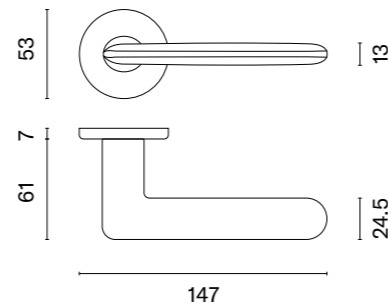

STILE

DOOR HANDLES
ON ROUND ROSETTES

AVA

rosette R SLIM 7MM

STILE

model	finish	door handle code: ST AVA R 7S pair EUR net price	key ecutcheon code: ST R 7S OB pair  EUR net price	euro ecutcheon code: ST R 7S PZ pair  EUR net price	bathroom turn code: ST R 7S WC pair  EUR net price
	CP polished chrome	24,89	12,56	12,56	21,58
	PSC satin chrome				
	BLACK matt black				
	MSN nickel				
	MSB titanium				