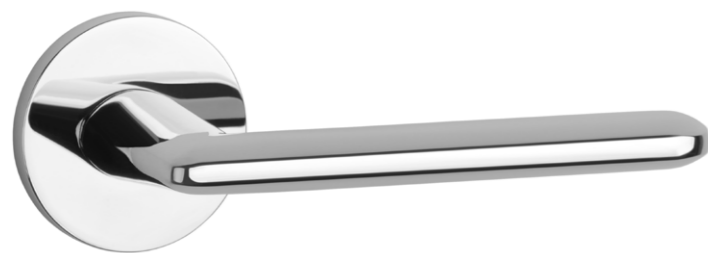

AVA

rosette R SLIM 7MM

STILE

model	finish	door handle code: ST AVA R 7S pair EUR net price	key ecutcheon code: ST R 7S OB pair EUR net price	euro ecutcheon code: ST R 7S PZ pair EUR net price	bathroom turn code: ST R 7S WC pair EUR net price
	CP polished chrome	24,89	12,56	12,56	21,58
	PSC satin chrome				
	BLACK matt black				
	MSN nickel				
	MSB titanium				

The door handle is available in a window version (page 213)