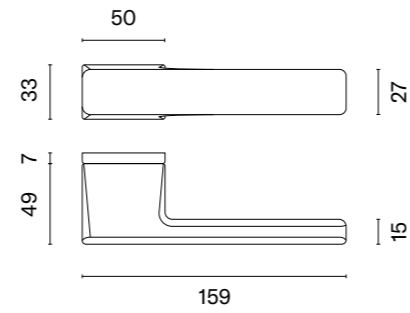

BRISA

rosette RTH SLIM 7MM

APRILE

model	finish	door handle code: AS BRISA RTH 7S pair	key ecutcheon code: AS RT 7S OB pair	euro ecutcheon code: AS QRT 7S PZ pair	bathroom turn code: AS RT 7S WC pair
		EUR net price	EUR net price	EUR net price	EUR net price
	LC polished chrome	80,54	15,08	15,08	24,77
	SC satin chrome				
	BK matt black				
	SNM nickel	89,72	16,58	16,58	27,25
	GYM graphite				
	LG PVD polish gold	96,64	18,09	18,09	28,37
	KG matt gold