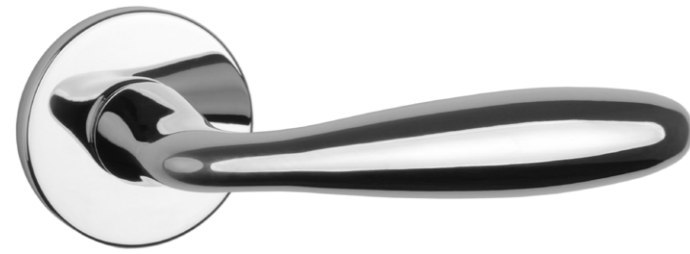

VERBENA

rosette R SLIM 7MM

APRILE

model	finish	door handle code: AT VERBENA R 7S pair	key ecutcheon code: AT R 7S OB pair	euro ecutcheon code: AT R 7S PZ pair	bathroom turn code: AT R 7S WC pair
		EUR net price	EUR net price	EUR net price	EUR net price
	CP polished chrome	34,44	12,56	12,56	21,58
	MSC satin chrome				
	BLACK matt black				

The door handle is available in a window version (page 204)