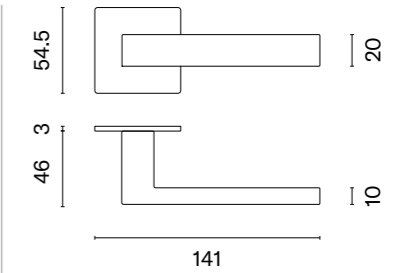

KVADRAT 1760

rosette ULTRA SLIM 3MM

model	finish	door handle code: SH KVADRAT 1760 3MM pair	key ecutcheon code: SH KVADRAT 3MM 1710 OB pair	euro ecutcheon code: SH KVADRAT 3MM 1711 PZ pair	bathroom turn code: SH KVADRAT 3MM 1712 WC pair
	16 stainless steel	29,89 EUR net price	9,59 EUR net price	9,59 EUR net price	16,98 EUR net price
	F5 matt black	36,17 EUR net price	10,70 EUR net price	10,70 EUR net price	18,08 EUR net price
	GOLD PVD polish gold	34,81 EUR net price	13,29 EUR net price	13,29 EUR net price	20,66 EUR net price
	WH matt white	37,27 EUR net price	12,18 EUR net price	12,18 EUR net price	19,56 EUR net price