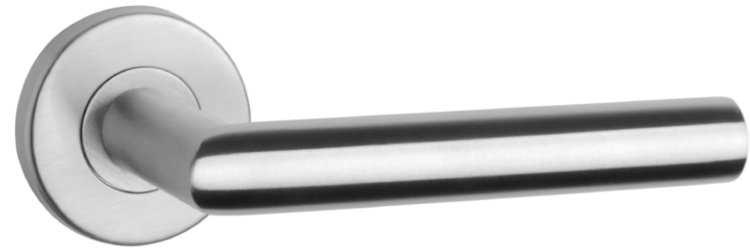

OVAL 1701

model	finish	door handle code: SM OVAL 1701 pair	key ecutcheon code: SM OVAL 1710 OB pair	euro ecutcheon code: SM OVAL 1711 PZ pair	bathroom turn code: SM OVAL 1712 WC / SM OVAL 1713 WC W/Z pair
		EUR net price	EUR net price	EUR net price	EUR net price
	16 stainless steel	14,16	3,15	3,15	11,80
	F5 matt black	21,39	4,19	4,19	16,37