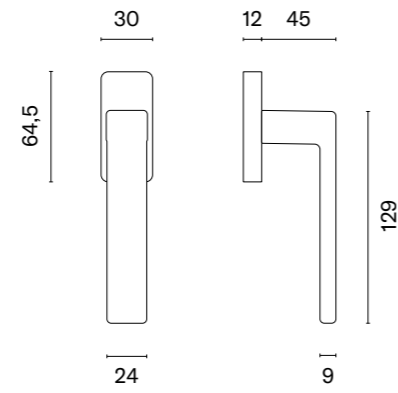

MIIA

STILE

model	finish	window handle code: ST O MIIA Q piece	model	finish	window handle code: ST O MIIA R piece
		EUR net price			EUR net price
	CP polished chrome	14,34		MSN nickel	14,34
	PSC satin chrome			MSB titanium	
	BLACK matt black				

The window handle is available in a door version (page 148)

* When ordering, please specify the side of the window handle: right (R) or left (L).