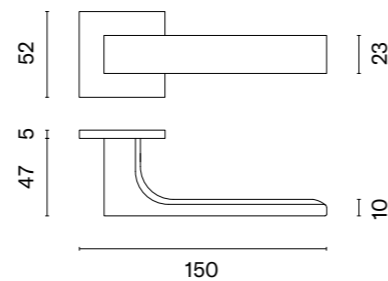

ALISSO

rosette Q SUPER SLIM 5MM

APRILE

model	finish	door handle code: AS ALISSO Q 5S pair	key ecutcheon code: AS Q 5S OB pair	euro ecutcheon code: AS Q 5S PZ pair	bathroom turn code: AS Q 5S WC pair
		EUR net price	EUR net price	EUR net price	EUR net price
	DSC brushed chrome	57,02	17,90	17,90	26,34
	SNM nickel	62,72	18,75	18,75	27,59
	GYM graphite		20,45	20,45	28,73