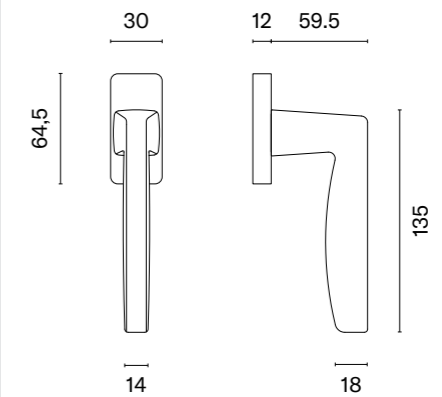

ERBA

APRILE

model	finish	window handle code: AT O ERBA Q piece	model	finish	window handle code: AT O ERBA Q piece	
		EUR net price			EUR net price	
	CP polished chrome	24,21		BLACK matt black	24,21	
	MSC satin chrome				GOLD PVD polish gold	26,63

The window handle is available in a door version (page 85)

* When ordering, please specify the side of the window handle: right (R) or left (L).