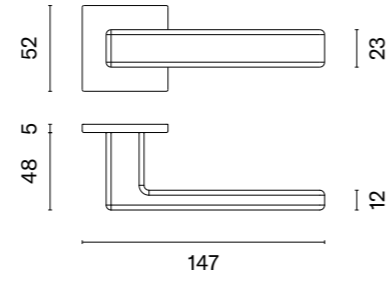

TILIA

rosette Q SUPER SLIM 5MM

APRILE

model	finish	door handle code: AS TILIA Q 5S pair	key ecutcheon code: AS Q 5S OB pair	euro ecutcheon code: AS Q 5S PZ pair	bathroom turn code: AS Q 5S WC pair
		EUR net price	EUR net price	EUR net price	EUR net price
	BK matt black	63,25	17,04	17,04	25,08
	US PVD polish anthracite	75,90	20,45	20,45	28,73
	US-A PVD matt anthracite