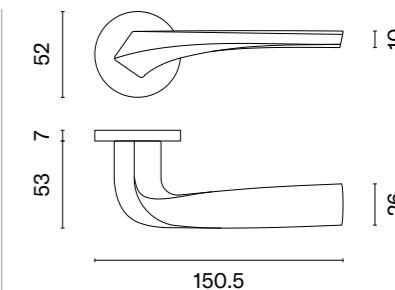

DALIA

rosette R SLIM 7MM

APRILE

model	finish	door handle code: AS DALIA R 7S pair	key ecutcheon code: AS R 7S OB pair	euro ecutcheon code: AS R 7S PZ pair	bathroom turn code: AS R 7S WC pair
		EUR net price	EUR net price	EUR net price	EUR net price
	LC polished chrome	53,22	12,73	12,73	21,86
	SC satin chrome				
	BK matt black				
	LG polish gold	63,86	15,27	15,27	25,04
	KG matt gold				
	PN PVD copper