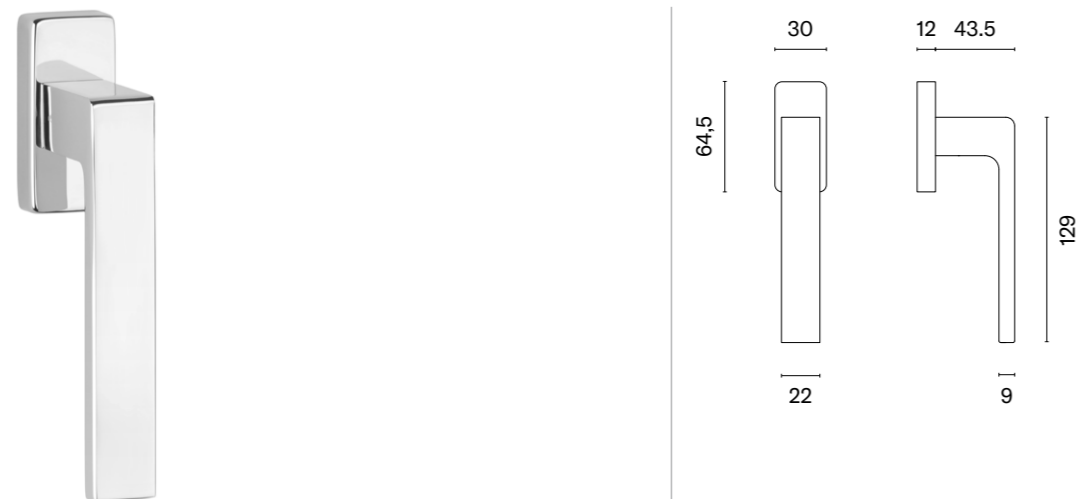

SULLA

APRILE

model	finish	window handle code: AT O SULLA Q piece	model	finish	window handle code: AT O SULLA Q piece
		EUR net price			EUR net price
	CP polished chrome	20,86		WHITE matt white	22,94
	MSC satin chrome			GOLD PVD polish gold	
	BLACK matt black			GOLD SATIN matt gold	25,03

The window handle is available in a door version (page 107)

* When ordering, please specify the side of the window handle: right (R) or left (L).