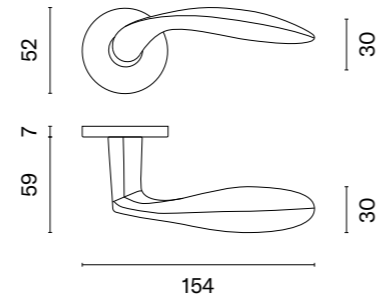

GERBERA

rosette R SLIM 7MM

APRILE

model	finish	door handle code: AS GERBERA R 7S pair	key ecutcheon code: AS R 7S OB pair	euro ecutcheon code: AS R 7S PZ pair	bathroom turn code: AS R 7S WC pair
		EUR net price	EUR net price	EUR net price	EUR net price
	LG PVD polish gold	64,59	15,27	15,27	25,04
	KG matt gold