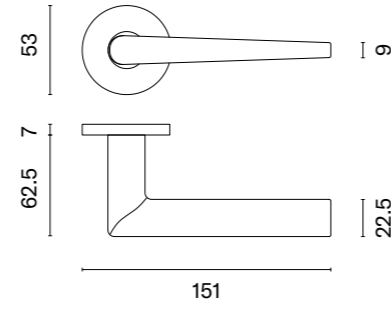

SALTA

rosette R SLIM 7MM

STILE

model	finish	door handle code: ST SALTA R 7S pair EUR net price	key ecutcheon code: ST R 7S OB pair EUR net price	euro ecutcheon code: ST R 7S PZ pair EUR net price	bathroom turn code: ST R 7S WC pair EUR net price
	CP polished chrome	23,70	12,56	12,56	21,58
	PSC satin chrome				
	BLACK matt black				
	MSN nickel				
	MSB titanium				

The door handle is available in a window version (page 215)