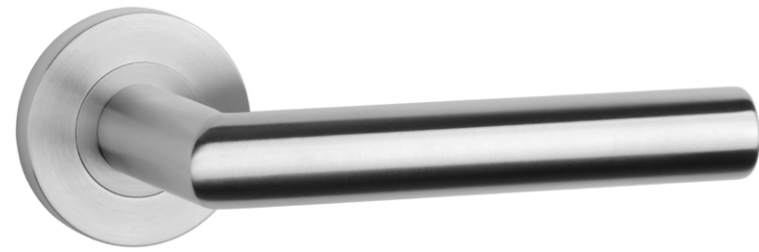

OVAL 1740

rosette PRO 8MM

model	finish	door handle code: SH OVAL 1740 PRO 8MM pair	key ecutcheon code: SH OVAL PRO 8MM 1710 OB pair	euro ecutcheon code: SH OVAL PRO 8MM 1711 PZ pair	bathroom turn code: SH OVAL PRO 8MM 1712 WC pair
		EUR net price	EUR net price	EUR net price	EUR net price
	16 stainless steel	24,36	9,60	9,60	16,98
	F5 matt black	32,11	11,81	11,81	19,19
	WH matt white	37,64	15,13	15,13	25,09