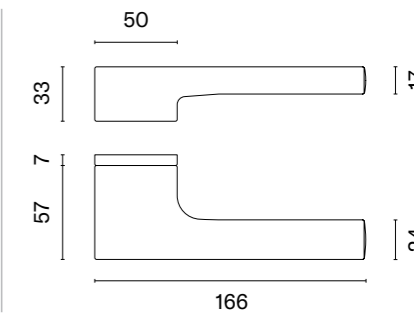

LUPINA

rosette RTH SLIM 7MM

APRILE

model	finish	door handle code: AS LUPINA RTH 7S pair	key ecutcheon code: AS RT 7S OB pair	euro ecutcheon code: AS QRT 7S PZ pair	bathroom turn code: AS RT 7S WC pair
		EUR net price	EUR net price	EUR net price	EUR net price
	LC polished chrome	89,24	15,08	15,08	24,77
	SC satin chrome				
	BK matt black				
	GYM graphite	99,40	18,09	18,09	28,37

Design JAN KOCHAŃSKI