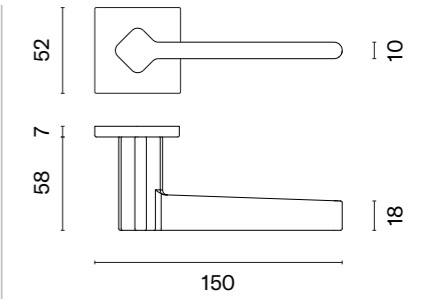

NINFEA Q

rosette Q SLIM 7MM

APRILE

model	finish	door handle code: AS NINFEA Q 7S pair	key ecutcheon code: AS Q 7S OB pair	euro ecutcheon code: AS Q 7S PZ pair	bathroom turn code: AS Q 7S WC pair
		EUR net price	EUR net price	EUR net price	EUR net price
	LC polished chrome	55,13	13,70	13,70	22,52
	SC satin chrome				

Finalist of the competition Dobry Wzór 2018

* Till end of stock