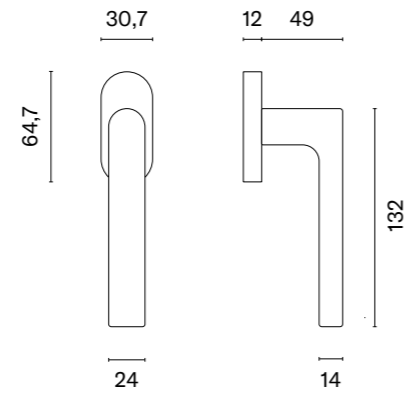

REWA

STILE

model	finish	window handle code: ST O REWA R piece	model	finish	window handle code: ST O REWA R piece
		EUR net price			EUR net price
	PSC satin chrome	13,69		MSN nickel	13,69
	BLACK matt black			MSB titanium	

The window handle is available in a door version (page 135)

* When ordering, please specify the side of the window handle: right (R) or left (L).