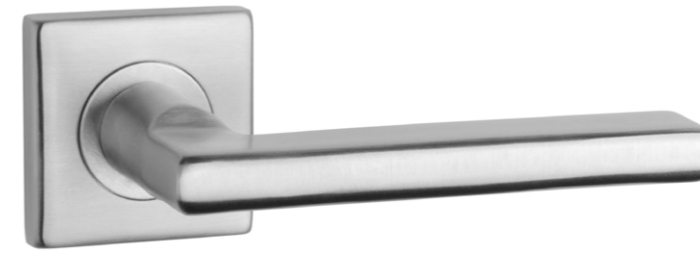

KVADRAT 1702

model	finish	door handle code: SM KVADRAT 1702 pair	key ecutcheon code: SM KVADRAT 1710 OB pair	euro ecutcheon code: SM KVADRAT 1711 PZ pair	bathroom turn code: SM KVADRAT 1712 WC / SM KVADRAT 1713 WC W/Z pair
		EUR net price	EUR net price	EUR net price	EUR net price
	16 stainless steel	23,05	5,90	5,90	14,95