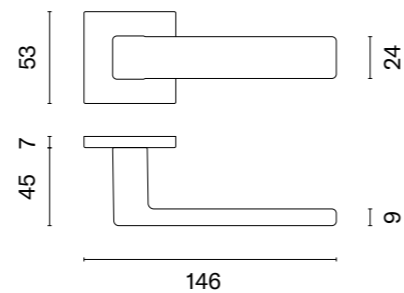

MIIA

rosette Q SLIM 7MM

STILE

model	finish	door handle code: ST MIIA Q 7S pair	key ecutcheon code: ST Q 7S OB pair	euro ecutcheon code: ST Q 7S PZ pair	bathroom turn code: ST Q 7S WC pair
		EUR net price	EUR net price	EUR net price	EUR net price
	CP polished chrome	26,07	13,53	13,53	22,23
	PSC satin chrome				
	BLACK matt black				
	MSN nickel				
	MSB titanium				

The door handle is available in a window version (page 224)