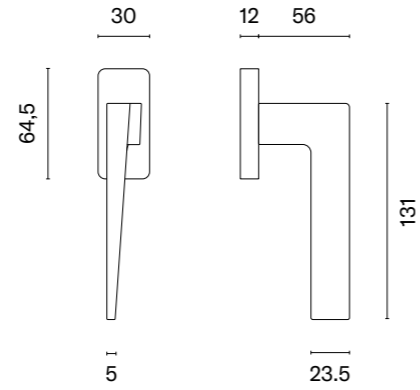

model	finish	window handle code: ST O EDA Q piece	model	finish	window handle code: ST O EDA Q piece
		EUR net price			EUR net price
	PSC satin chrome	13,04		MSN nickel	13,04
	BLACK matt black			MSB titanium	

The window handle is available in a door version (page 144)

* When ordering, please specify the side of the window handle: right (R) or left (L).