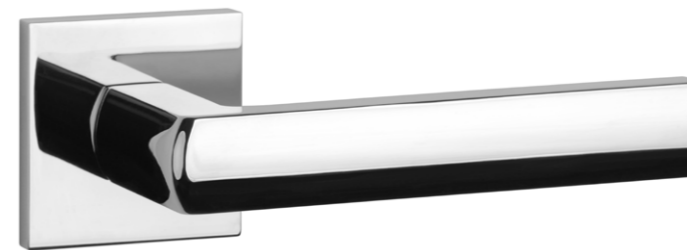

HOSTA

rosette Q SLIM 7MM

APRILE

model	finish	door handle code: AT HOSTA Q 7S pair	key ecutcheon code: AT Q 7S OB pair	euro ecutcheon code: AT Q 7S PZ pair	bathroom turn code: AT Q 7S WC pair
		EUR net price	EUR net price	EUR net price	EUR net price
	CP polished chrome	41,69	13,53	13,53	22,23
	MSC satin chrome				
	BLACK matt black				
	WHITE matt white	45,85	14,88	14,88	24,45
	GOLD PVD polish gold				

The door handle is available in a window version (page 209)