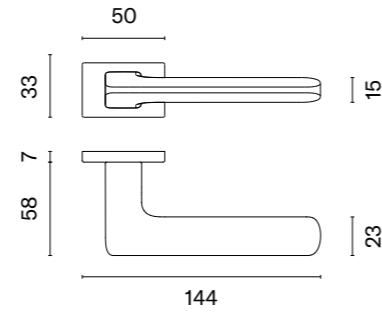

YUKA RT

rosette RT SLIM 7MM

APRILE

APRILE

model	finish	door handle code: AS YUKA RT 7S pair EUR net price	key ecutcheon code: AS RT 7S OB pair EUR net price	euro ecutcheon code: AS QRT 7S PZ pair EUR net price	bathroom turn code: AS RT 7S WC pair EUR net price
	LC polished chrome	59,54	15,08	15,08	24,77
	SC satin chrome				
	BK matt black