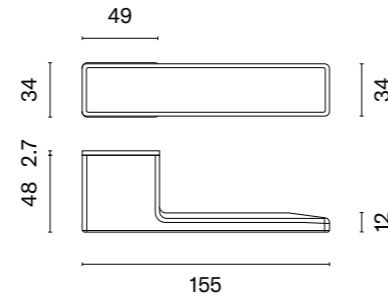

HEDERA

rosette RTH LOCK

APRILE

model	door handle pair	finish	EUR net price without insert
	door handle without lock code: ASG HEDERA RTH LOCK	BK matt black	128,16
	door handle right with lock code: ASG HEDERA RTH LOCK RIGHT		140,71
	door handle left with lock code: ASG HEDERA RTH LOCK LEFT		
	door handle without lock code: ASG HEDERA RTH LOCK	GYM graphite	134,57
	door handle right with lock code: ASG HEDERA RTH LOCK RIGHT		147,74
	door handle left with lock code: ASG HEDERA RTH LOCK LEFT		

assembly kit	door leaf thickness	EUR net price
	40-45 mm	in standard
	46-50 mm	8,14
	51-55 mm	8,43
	56-60 mm	8,73

The complete assembly kit consists of a door handle, 2 pieces of inserts (available on page 129), and an assembly kit.

In case information about the door thickness is not provided, you will receive a standard assembly kit for a door thickness of 40-45 mm.

* When ordering, please, please specify the side of the handle with the lock (right / left).

HEDERA

replaceable magnetic inserts to HEDERA handle

APRILE

replaceable magnetic inserts	type and finish	EUR net price price for 1 pc.
	technical for self decoration code: ASG I H TECH	3,15
	technical with a hole for self decoration code: ASG I H TECH ZAM	3,32
	white code: ASG I H WHITE	7,07
	white with a hole code: ASG I H WHITE ZAM	7,42
	black code: ASG I H BK	7,07
	black with a hole code: ASG I H BK ZAM	7,42
	graphite code: ASG I H GYM	7,42
	graphite with a hole code: ASG I H GYM ZAM	7,79
	matt gold code: ASG I H KG	7,42
	matt gold with a hole code: ASG I H KG ZAM	7,79
	decorated white code: ASG I H WHITE DEKOR	8,13
	decorated white with a hole code: ASG I H WHITE DEKOR ZAM	8,53
	decorated black code: ASG I H BK DEKOR	8,13
	decorated black with a hole code: ASG I H BK DEKOR ZAM	8,53