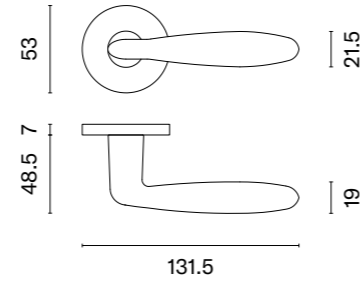

VERBENA

rosette R SLIM 7MM

APRILE

model	finish	door handle code: AT VERBENA R 7S pair	key ecutcheon code: AT R 7S OB pair	euro ecutcheon code: AT R 7S PZ pair	bathroom turn code: AT R 7S WC pair
		EUR net price	EUR net price	EUR net price	EUR net price
	CP polished chrome	34,44	12,56	12,56	21,58
	MSC satin chrome				
	BLACK matt black				

The door handle is available in a window version (page 204)