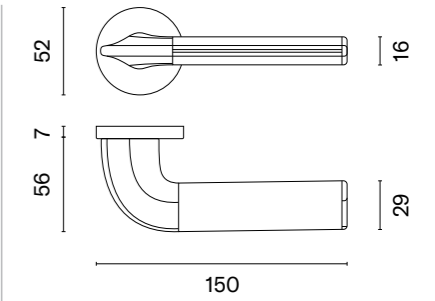

DETAZIA

rosette R SLIM 7MM

APRILE

model	finish	door handle code: AS DETAZIA R 7S pair EUR net price	key ecutcheon code: AS R 7S OB pair EUR net price	euro ecutcheon code: AS R 7S PZ pair EUR net price	bathroom turn code: AS R 7S WC pair EUR net price
	BK / BLACK LEATHER matt black / black leather	102,61	12,73	12,73	21,86