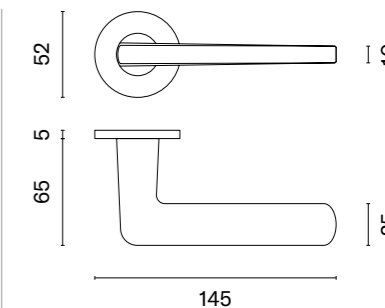

LIRA

rosette R SUPER SLIM 5MM

APRILE

model	finish	door handle code: AS LIRA R 5S pair	key ecutcheon code: AS R 5S OB pair	euro ecutcheon code: AS R 5S PZ pair	bathroom turn code: AS R 5S WC pair
		EUR net price	EUR net price	EUR net price	EUR net price
	LC polished chrome	66,46	14,98	14,98	22,96
	SC satin chrome				
	BK matt black				
	LG polish gold	79,75	17,97	17,97	26,30
	KG matt gold				
	PN PVD copper				

Design TOMEK RYGALIK

Finalist of the competition Dobry Wzór 2022