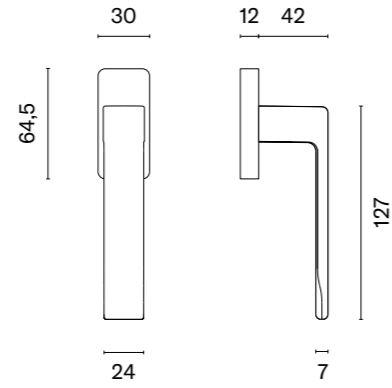

HIRA

STILE

model	finish	window handle code: ST O HIRA Q piece	model	finish	window handle code: ST O HIRA Q piece
		EUR net price			EUR net price
	CP polished chrome	13,04		MSN nickel	13,04
	PSC satin chrome			MSB titanium	
	BLACK matt black				

The window handle is available in a door version (page 146)

* When ordering, please specify the side of the window handle: right (R) or left (L).