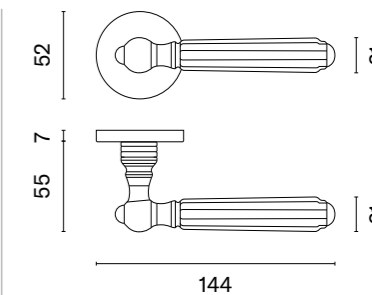

TIARELLA

rosette R SLIM 7MM

APRILE

model	finish	door handle code: AS TIARELLA R 7S pair EUR net price	key ecutcheon code: AS R 7S OB pair EUR net price	euro ecutcheon code: AS R 7S PZ pair EUR net price	bathroom turn code: AS R 7S WC pair EUR net price
	LG polish gold	123,98	15,27	15,27	25,04