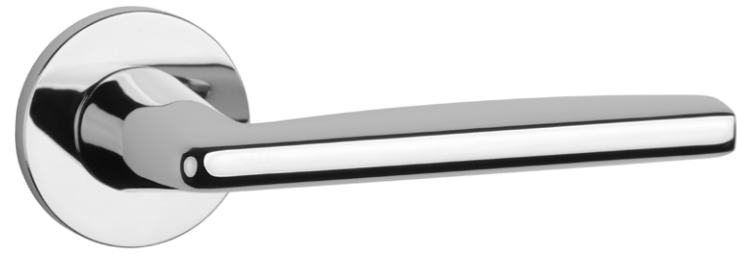

LUNA

rosette R SLIM 7MM

APRILE

model	finish	door handle code: AT LUNA R 7S pair	key ecutcheon code: AT R 7S OB pair	euro ecutcheon code: AT R 7S PZ pair	bathroom turn code: AT R 7S WC pair
		EUR net price	EUR net price	EUR net price	EUR net price
	CP polished chrome	41,02	12,56	12,56	21,58
	MSC satin chrome				
	BLACK matt black				
	GOLD PVD polish gold	45,12	13,82	13,82	23,74

The door handle is available in a window version (page 200)