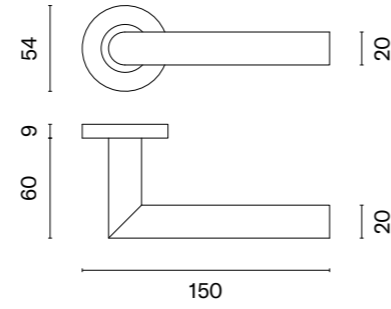

OVAL 1701

model	finish	door handle code: SM OVAL 1701 pair	key ecutcheon code: SM OVAL 1710 OB pair	euro ecutcheon code: SM OVAL 1711 PZ pair	bathroom turn code: SM OVAL 1712 WC / SM OVAL 1713 WC W/Z pair
		EUR net price	EUR net price	EUR net price	EUR net price
	16 stainless steel	14,16	3,15	3,15	11,80
	F5 matt black	21,39	4,19	4,19	16,37