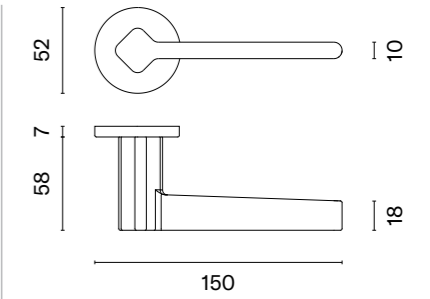

NINFEA R

rosette R SLIM 7MM

APRILE

model	finish	door handle code: AS NINFEA R 7S pair	key ecutcheon code: AS R 7S OB pair	euro ecutcheon code: AS R 7S PZ pair	bathroom turn code: AS R 7S WC pair
		EUR net price	EUR net price	EUR net price	EUR net price
	LC polished chrome	52,06	12,73	12,73	21,86
	SC satin chrome				

Finalist of the competition Dobry Wzór 2018

* Till end of stock