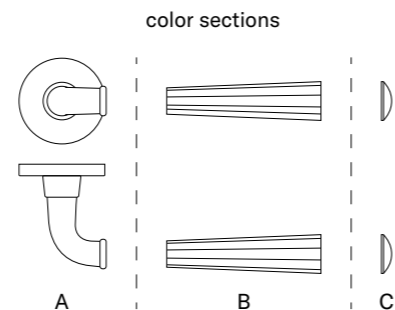

MARIGOLD MULTICOLOR

rosette R SLIM 7MM

APRILE

model	finish Handle color customization – choice of 3 items from 6 colors	door handle code: ASM MARIGOLD R 7S MULTICOLOR pair EUR net price
		97,47

finish	key ecutcheon code: AS R 7S OB pair EUR net price	euro ecutcheon code: AS R 7S PZ pair EUR net price	bathroom turn code: AS R 7S WC pair EUR net price
LC polished chrome	12,73	12,73	21,86
BK matt black			
WH matt white	15,27	15,27	25,04
LG polish gold			
KG matt gold			
PN PVD copper			

*Door handle for special orders. It can not be returned or exchanged.