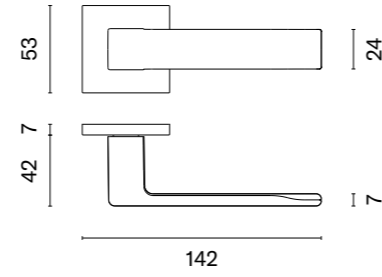

HIRA

rosette Q SLIM 7MM

STILE

model	finish	door handle code: ST HIRA Q 7S pair	key ecutcheon code: ST Q 7S OB pair	euro ecutcheon code: ST Q 7S PZ pair	bathroom turn code: ST Q 7S WC pair
		EUR net price	EUR net price	EUR net price	EUR net price
	CP polished chrome	23,70	13,53	13,53	22,23
	PSC satin chrome				
	BLACK matt black				
	MSN nickel				
	MSB titanium				

The door handle is available in a window version (page 222)