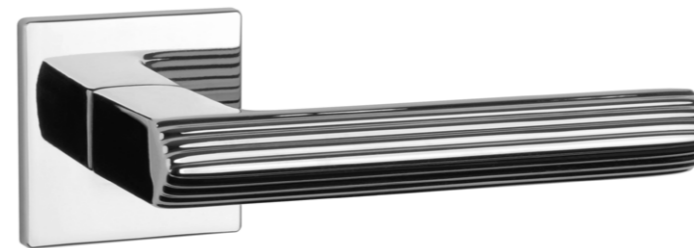

LARICE

rosette Q SUPER SLIM 5MM

APRILE

model	finish	door handle code: AS LARICE Q 5S pair	key ecutcheon code: AS Q 5S OB pair	euro ecutcheon code: AS Q 5S PZ pair	bathroom turn code: AS Q 5S WC pair
		EUR net price	EUR net price	EUR net price	EUR net price
	LC polished chrome	73,58	17,04	17,04	25,08
	LG polish gold	88,30	20,45	20,45	28,73
	KG matt gold				

Finalist of the competition Dobry Wzór 2019