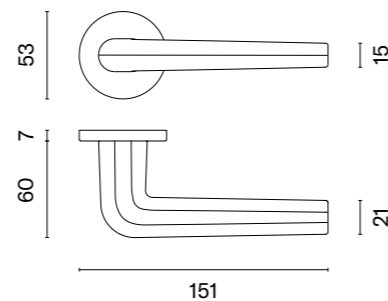

FUNKIA R

rosette R SLIM 7MM

APRILE

model	finish	door handle code: AT FUNKIA R 7S pair	key ecutcheon code: AT R 7S OB pair	euro ecutcheon code: AT R 7S PZ pair	bathroom turn code: AT R 7S WC pair
		EUR net price	EUR net price	EUR net price	EUR net price
	CP polished chrome	43,79	12,56	12,56	21,58
	MSC satin chrome				
	BLACK matt black				
	GOLD PVD polish gold	48,16	13,82	13,82	23,74

The door handle is available in a window version (page 196)

Design MAJA GANSZYNIC