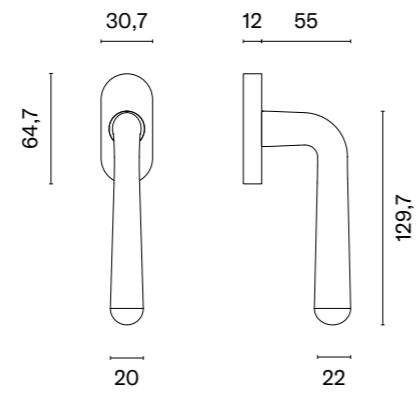

model	finish	window handle code: AT O IRGA R piece	model	finish	window handle code: AT O IRGA R piece
		EUR net price			EUR net price
	CP polished chrome	18,94		WHITE matt white	20,84
	MSC satin chrome			GOLD PVD polish gold	
	BLACK matt black			GOLD SATIN matt gold	22,73

The window handle is available in a door version (page 51)

* When ordering, please specify the side of the window handle: right (R) or left (L).