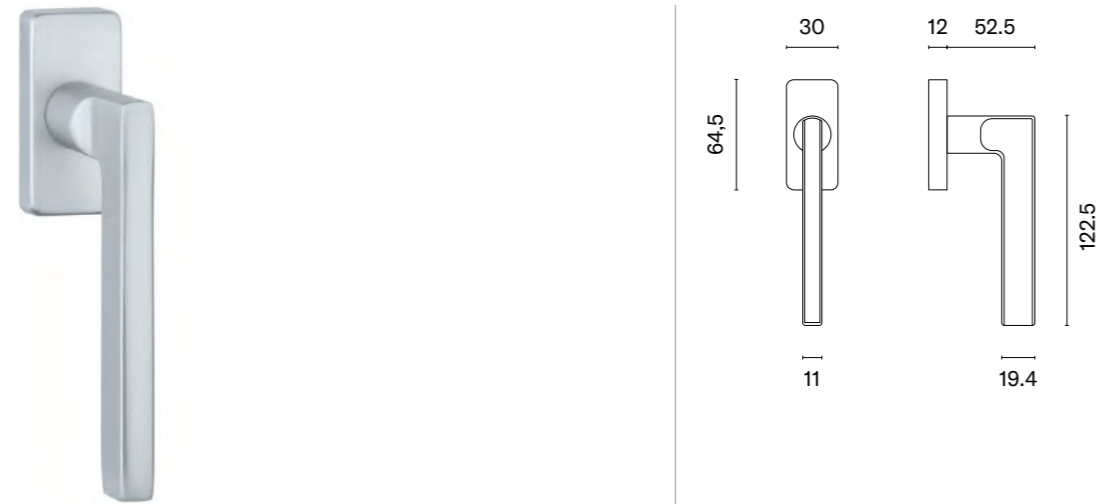

SIRA

STILE

model	finish	window handle code: ST O SIRA Q piece	model	finish	window handle code: ST O SIRA Q piece
		EUR net price			EUR net price
	PSC satin chrome	13,04		MSN nickel	13,04
	BLACK matt black			MSB titanium	

The window handle is available in a door version (page 152)

* When ordering, please specify the side of the window handle: right (R) or left (L).