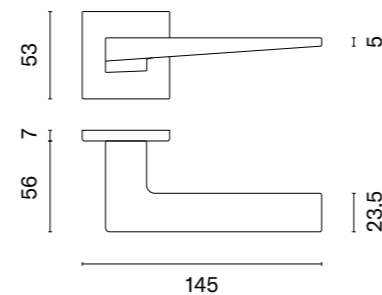

EDA

rosette Q SLIM 7MM

STILE

model	finish	door handle code: ST EDA Q 7S pair	key ecutcheon code: ST Q 7S OB pair	euro ecutcheon code: ST Q 7S PZ pair	bathroom turn code: ST Q 7S WC pair
		EUR net price	EUR net price	EUR net price	EUR net price
	PSC satin chrome	23,70	13,53	13,53	22,23
	BLACK matt black				
	MSN nickel				
	MSB titanium				

The door handle is available in a window version (page 220)