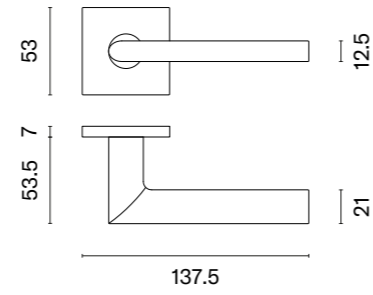

PRIMULA

rosette Q SLIM 7MM

APRILE

model	finish	door handle code: AT PRIMULA Q 7S pair	key ecutcheon code: AT Q 7S OB pair	euro ecutcheon code: AT Q 7S PZ pair	bathroom turn code: AT Q 7S WC pair
		EUR net price	EUR net price	EUR net price	EUR net price
	CP polished chrome	37,92	13,53	13,53	22,23
	MSC satin chrome				
	BLACK matt black				

The door handle is available in a window version (page 210)