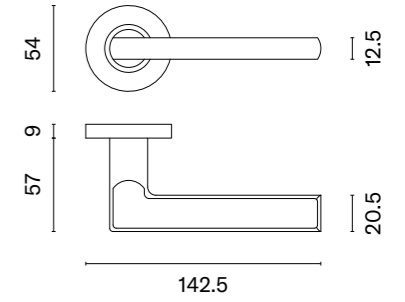

OVAL 1702

model	finish	door handle code: SM OVAL 1702 pair	key ecutcheon code: SM OVAL 1710 OB pair	euro ecutcheon code: SM OVAL 1711 PZ pair	bathroom turn code: SM OVAL 1712 WC / SM OVAL 1713 WC W/Z pair
		EUR net price	EUR net price	EUR net price	EUR net price
	16 stainless steel	23,46	3,15	3,15	11,80