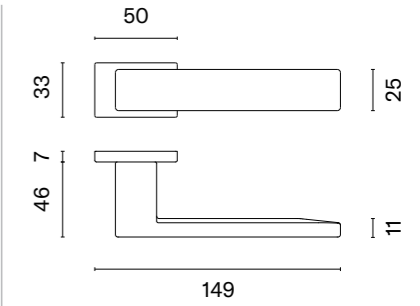

PINA RT

rosette RT SLIM 7MM

APRILE

model	finish	door handle code: AS PINA RT 7S pair	key ecutcheon code: AS RT 7S OB pair	euro ecutcheon code: AS QRT 7S PZ pair	bathroom turn code: AS RT 7S WC pair
		EUR net price	EUR net price	EUR net price	EUR net price
	LC polished chrome	57,88	15,08	15,08	24,77
	SC satin chrome				
	BK matt black				
	LG polish gold	69,45	18,09	18,09	28,37
	KG matt gold