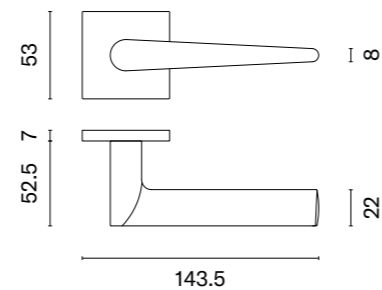

ARNICA Q

rosette Q SLIM 7MM

APRILE

model	finish	door handle code: AT ARNICA Q 7S pair	key ecutcheon code: AT Q 7S OB pair	euro ecutcheon code: AT Q 7S PZ pair	bathroom turn code: AT Q 7S WC pair
		EUR net price	EUR net price	EUR net price	EUR net price
	CP polished chrome	37,92	13,53	13,53	22,23
	MSC satin chrome				
	BLACK matt black				

The door handle is available in a window version (page 206)