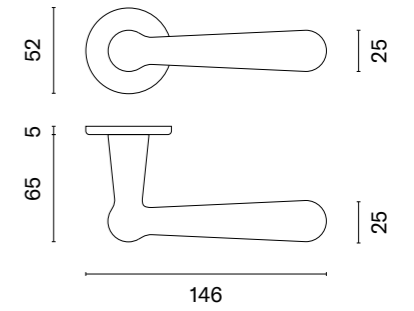

ROSEMARY

rosette R SUPER SLIM 5MM

APRILE

model	finish	door handle code: AS ROSEMARY R 5S pair	key ecutcheon code: AS R 5S OB pair	euro ecutcheon code: AS R 5S PZ pair	bathroom turn code: AS R 5S WC pair
		EUR net price	EUR net price	EUR net price	EUR net price
	BK matt black	71,90	14,98	14,98	22,96
	LG polish gold	86,28	17,97	17,97	26,30

Design TOMEK RYGALIK