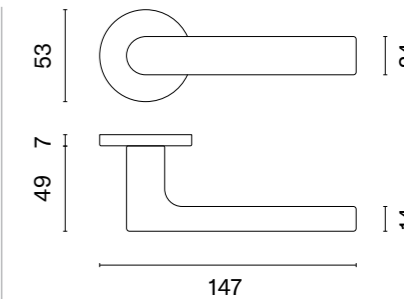

REWA

rosette R SLIM 7MM

STILE

model	finish	door handle code: ST REWA R 7S pair EUR net price	key ecutcheon code: ST R 7S OB pair EUR net price	euro ecutcheon code: ST R 7S PZ pair EUR net price	bathroom turn code: ST R 7S WC pair EUR net price
	PSC satin chrome	24,89	12,56	12,56	21,58
	BLACK matt black				
	MSN nickel				
	MSB titanium				

The door handle is available in a window version (page 214)