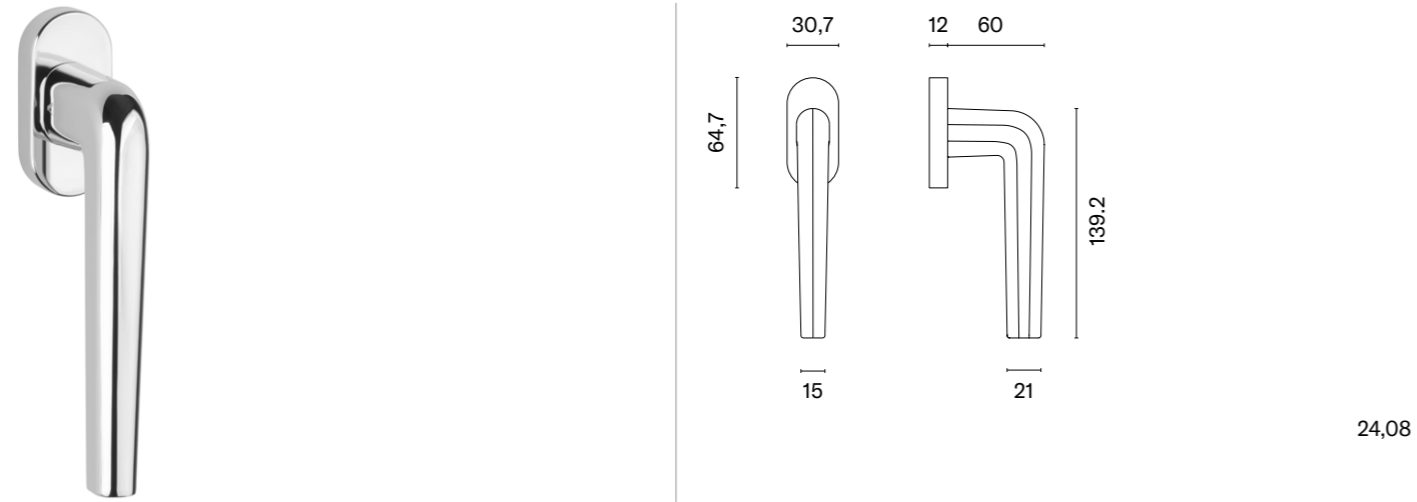

FUNKIA R

APRILE

24,08

model	finish	window handle code: AT O FUNKIA R piece	model	finish	window handle code: AT O FUNKIA R piece
		EUR net price			EUR net price
	CP polished chrome	24,08		BLACK matt black	24,08
	MSC satin chrome			GOLD PVD polish gold	26,49

The window handle is available in a door version (page 46)

* When ordering, please specify the side of the window handle: right (R) or left (L).