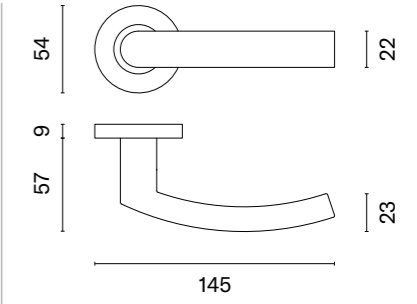

OVAL 1706

model	finish	door handle code: SM OVAL 1706 pair	key ecutcheon code: SM OVAL 1710 OB pair	euro ecutcheon code: SM OVAL 1711 PZ pair	bathroom turn code: SM OVAL 1712 WC / SM OVAL 1713 WC W/Z pair
		EUR net price	EUR net price	EUR net price	EUR net price
	16 stainless steel	18,87	3,15	3,15	11,80