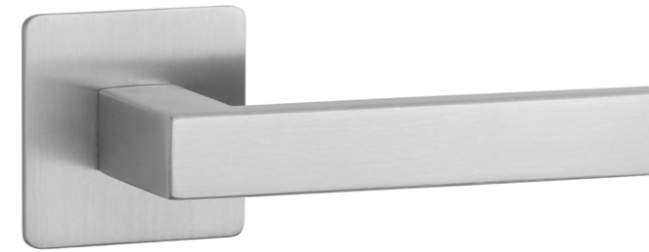

KVADRAT 1760

rosette ULTRA SLIM 3MM

model	finish	door handle code: SH KVADRAT 1760 3MM pair	key ecutcheon code: SH KVADRAT 3MM 1710 OB pair	euro ecutcheon code: SH KVADRAT 3MM 1711 PZ pair	bathroom turn code: SH KVADRAT 3MM 1712 WC pair
	16 stainless steel	29,89 EUR net price	9,59 EUR net price	9,59 EUR net price	16,98 EUR net price
	F5 matt black	36,17 EUR net price	10,70 EUR net price	10,70 EUR net price	18,08 EUR net price
	GOLD PVD polish gold	34,81 EUR net price	13,29 EUR net price	13,29 EUR net price	20,66 EUR net price
	WH matt white	37,27 EUR net price	12,18 EUR net price	12,18 EUR net price	19,56 EUR net price