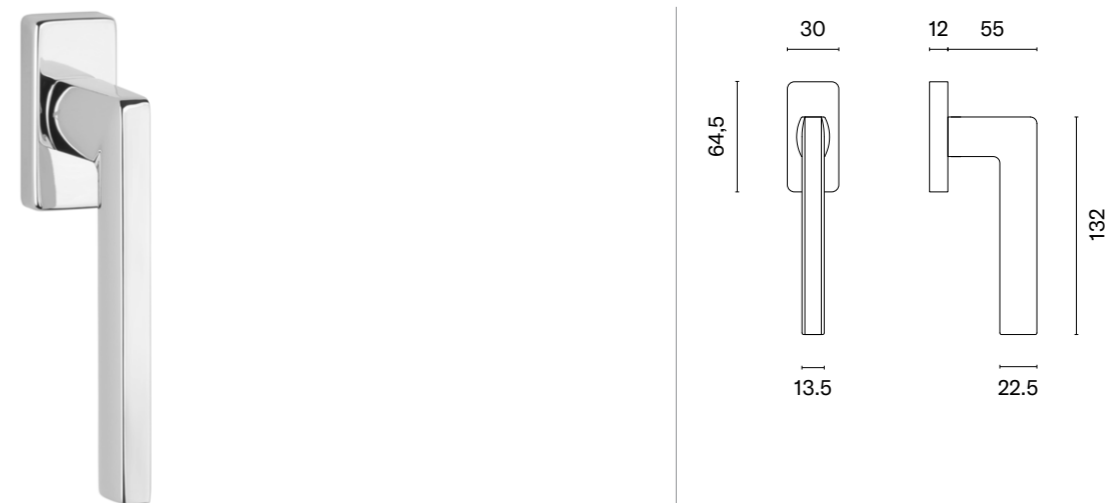

PYROLA

APRILE

model	finish	window handle code: AT O PYROLA Q piece	model	finish	window handle code: AT O PYROLA Q piece
		EUR net price			EUR net price
	CP polished chrome	22,93		WHITE matt white	25,22
	MSC satin chrome			GOLD PVD polish gold	
	BLACK matt black				

The window handle is available in a door version (page 101)

* When ordering, please specify the side of the window handle: right (R) or left (L).