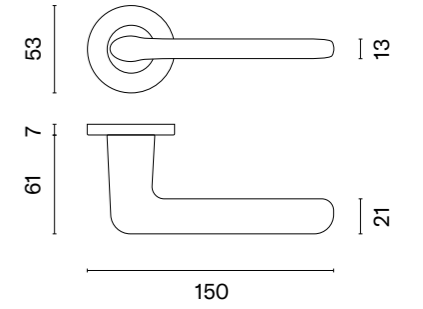

UTA

rosette R SLIM 7MM

STILE

model	finish	door handle code: ST UTA R 7S pair EUR net price	key ecutcheon code: ST R 7S OB pair EUR net price	euro ecutcheon code: ST R 7S PZ pair EUR net price	bathroom turn code: ST R 7S WC pair EUR net price
	PSC satin chrome	26,07	12,56	12,56	21,58
	BLACK matt black				
	MSN nickel				
	MSB titanium				

The door handle is available in a window version (page 216)