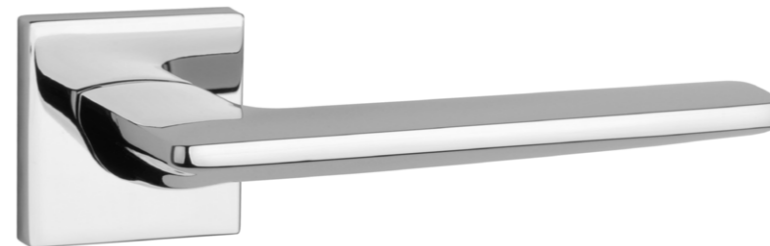

LUNARIA

rosette Q SLIM 7MM

APRILE

model	finish	door handle code: AS LUNARIA Q 7S pair	key ecutcheon code: AS Q 7S OB pair	euro ecutcheon code: AS Q 7S PZ pair	bathroom turn code: AS Q 7S WC pair
		EUR net price	EUR net price	EUR net price	EUR net price
	LC polished chrome	66,29	13,70	13,70	22,52
	SC satin chrome				
	BK matt black				
	LG polish gold	79,55	16,45	16,45	25,79
	KG matt gold