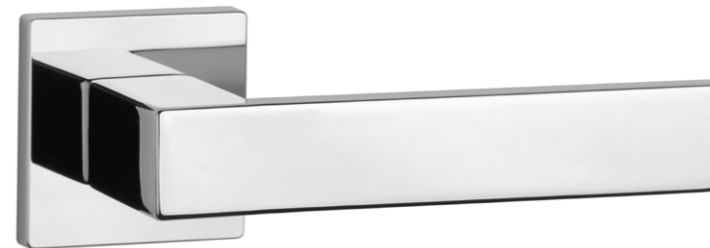

PINA Q

rosette Q SLIM 7MM

APRILE

model	finish	door handle code: AS PINA Q 7S pair	key ecutcheon code: AS Q 7S OB pair	euro ecutcheon code: AS Q 7S PZ pair	bathroom turn code: AS Q 7S WC pair
		EUR net price	EUR net price	EUR net price	EUR net price
	LC polished chrome	52,62	13,70	13,70	22,52
	SC satin chrome				
	BK matt black				
	SNM nickel	58,61	14,88	14,88	24,45
	GYM graphite		16,24	16,24	25,56
	WH matt white	63,14	16,45	16,45	25,79
	LG polish gold				
	KG matt gold				
	PN PVD copper