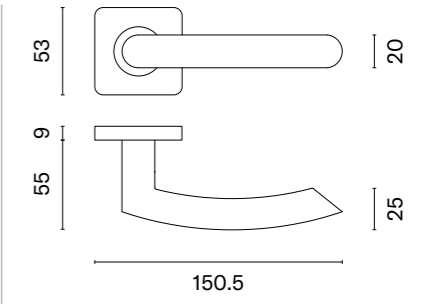

KVADRAT 1707

model	finish	door handle code: SM KVADRAT 1707 pair	key ecutcheon code: SM KVADRAT 1710 OB pair	euro ecutcheon code: SM KVADRAT 1711 PZ pair	bathroom turn code: SM KVADRAT 1712 WC / SM KVADRAT 1713 WC W/Z pair
		EUR net price	EUR net price	EUR net price	EUR net price
	16 stainless steel	17,05	5,90	5,90	14,95