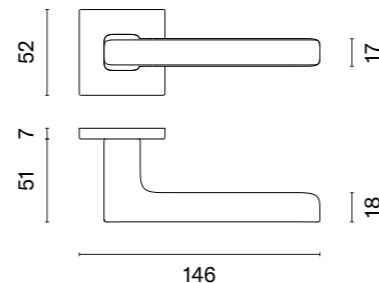

Finalist of the competition Dobry Wzór 2018

* Till end of stock

PEA

rosette Q SLIM 7MM

APRILE

model	finish	door handle code: AS PEA Q 7S pair	key ecutcheon code: AS Q 7S OB pair	euro ecutcheon code: AS Q 7S PZ pair	bathroom turn code: AS Q 7S WC pair
		EUR net price	EUR net price	EUR net price	EUR net price
	LC polished chrome	54,74	13,70	13,70	22,52
	SC satin chrome				
	BK matt black				