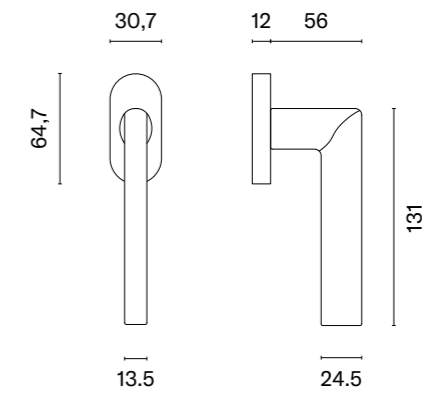

model	finish	window handle code: AT O KALMIA R piece	model	finish	window handle code: AT O KALMIA R piece
		EUR net price			EUR net price
	CP polished chrome	21,10		WHITE matt white	23,22
	MSC satin chrome			GOLD PVD polish gold	23,22
	BLACK matt black			GOLD SATIN matt gold	28,32

The window handle is available in a door version (page 52)

* When ordering, please specify the side of the window handle: right (R) or left (L).