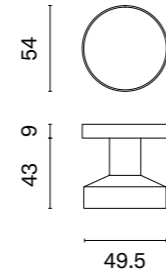

OVAL 1705

model	finish	door knob code: SM OVAL 1705 piece	key ecutcheon code: SM OVAL 1710 OB pair	euro ecutcheon code: SM OVAL 1711 PZ pair	bathroom turn code: SM OVAL 1712 WC / SM OVAL 1713 WC W/Z pair
	16 stainless steel	12,75	3,15	3,15	11,80
	F5 matt black	16,98	4,19	4,19	16,37

* One-sided door knob intended for assembly with a door handle.