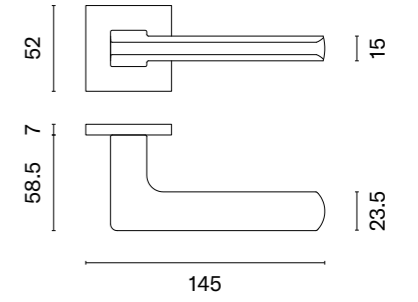

YUKA Q

rosette Q SLIM 7MM

APRILE

model	finish	door handle code: AS YUKA Q 7S pair	key ecutcheon code: AS Q 7S OB pair	euro ecutcheon code: AS Q 7S PZ pair	bathroom turn code: AS Q 7S WC pair
		EUR net price	EUR net price	EUR net price	EUR net price
	LC polished chrome	52,45	13,70	13,70	22,52
	SC satin chrome				
	BK matt black				
	WH matt white	62,93	16,45	16,45	25,79