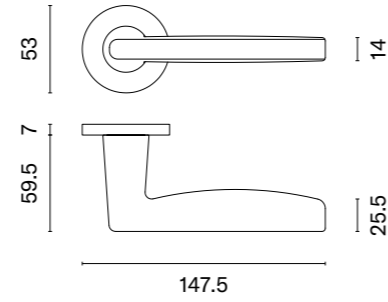

LUNA

rosette R SLIM 7MM

APRILE

model	finish	door handle code: AT LUNA R 7S pair	key ecutcheon code: AT R 7S OB pair	euro ecutcheon code: AT R 7S PZ pair	bathroom turn code: AT R 7S WC pair
		EUR net price	EUR net price	EUR net price	EUR net price
	CP polished chrome	41,02	12,56	12,56	21,58
	MSC satin chrome				
	BLACK matt black				
	GOLD PVD polish gold	45,12	13,82	13,82	23,74

The door handle is available in a window version (page 200)