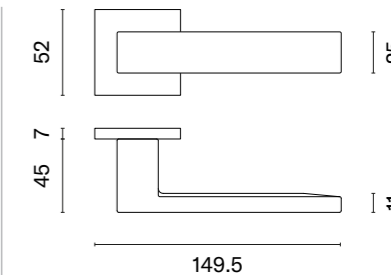

PINA Q

rosette Q SLIM 7MM

APRILE

model	finish	door handle code: AS PINA Q 7S pair	key ecutcheon code: AS Q 7S OB pair	euro ecutcheon code: AS Q 7S PZ pair	bathroom turn code: AS Q 7S WC pair
		EUR net price	EUR net price	EUR net price	EUR net price
	LC polished chrome	52,62	13,70	13,70	22,52
	SC satin chrome				
	BK matt black				
	SNM nickel	58,61	14,88	14,88	24,45
	GYM graphite		16,24	16,24	25,56
	WH matt white	63,14	16,45	16,45	25,79
	LG polish gold				
	KG matt gold				
	PN PVD copper