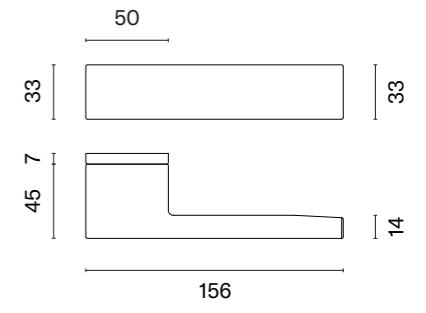

CARLINA

rosette RTH SLIM 7MM

APRILE

model	finish	door handle code: AS CARLINA RTH 7S pair	key ecutcheon code: AS RT 7S OB pair	euro ecutcheon code: AS QRT 7S PZ pair	bathroom turn code: AS RT 7S WC pair
		EUR net price	EUR net price	EUR net price	EUR net price
	LC polished chrome	79,61	15,08	15,08	24,77
	SC satin chrome				
	BK matt black				
	SNM nickel	88,60	16,58	16,58	27,25
	GYM graphite				
			18,09	18,09	28,37