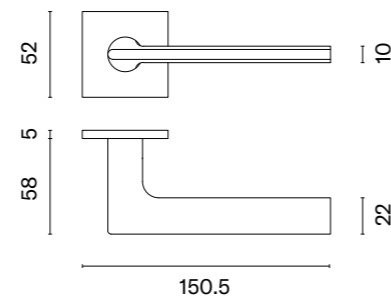

SALVIA

rosette Q SUPER SLIM 5MM

APRILE

model	finish	door handle code: AS SALVIA Q 5S pair	key ecutcheon code: AS Q 5S OB pair	euro ecutcheon code: AS Q 5S PZ pair	bathroom turn code: AS Q 5S WC pair
		EUR net price	EUR net price	EUR net price	EUR net price
	DSC brushed chrome	57,51	17,90	17,90	26,34
	SNM nickel	63,27	18,75	18,75	27,59
	GYM graphite		20,45	20,45	28,73