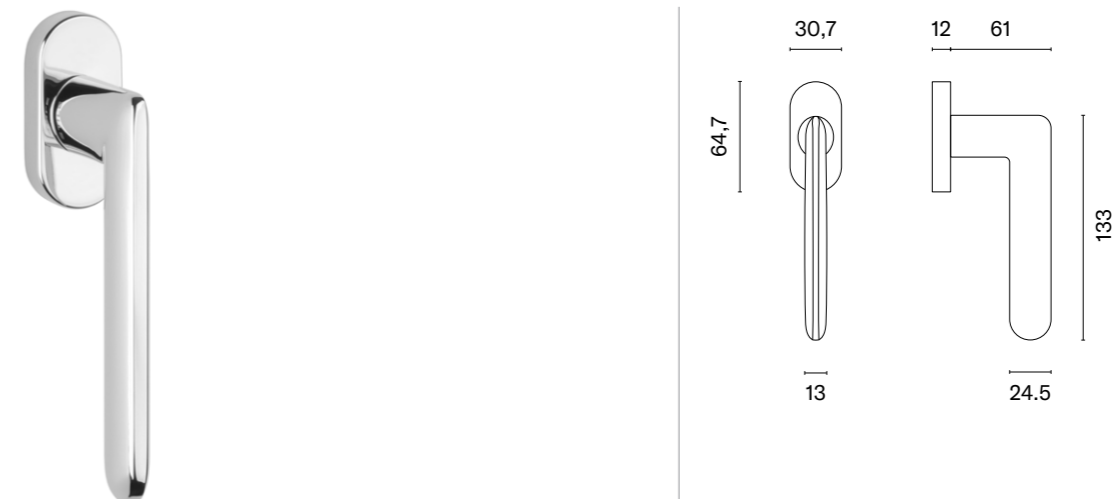

AVA

STILE

model	finish	window handle code: ST O AVA R piece	model	finish	window handle code: ST O AVA R piece
		EUR net price			EUR net price
	CP polished chrome	13,69		MSN nickel	13,69
	PSC satin chrome			MSB titanium	
	BLACK matt black				

The window handle is available in a door version (page 134)

* When ordering, please specify the side of the window handle: right (R) or left (L).