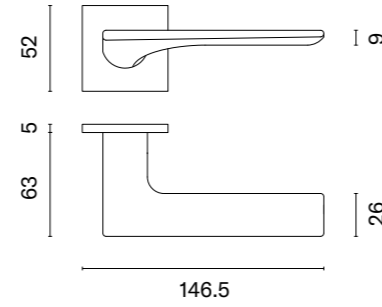

IRIS

rosette Q SUPER SLIM 5MM

APRILE

model	finish	door handle code: AS IRIS Q 5S pair	key ecutcheon code: AS Q 5S OB pair	euro ecutcheon code: AS Q 5S PZ pair	bathroom turn code: AS Q 5S WC pair
		EUR net price	EUR net price	EUR net price	EUR net price
	DSC brushed chrome	61,78	17,90	17,90	26,34
	SNM nickel	67,95	18,75	18,75	27,59
	GYM graphite		20,45	20,45	28,73