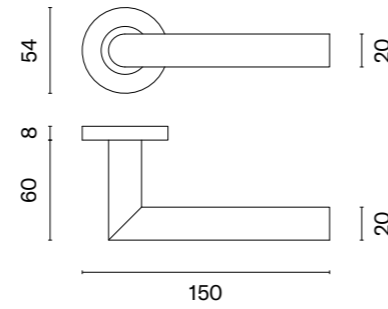

OVAL 1740

rosette PRO 8MM

model	finish	door handle code: SH OVAL 1740 PRO 8MM pair	key ecutcheon code: SH OVAL PRO 8MM 1710 OB pair	euro ecutcheon code: SH OVAL PRO 8MM 1711 PZ pair	bathroom turn code: SH OVAL PRO 8MM 1712 WC pair
		EUR net price	EUR net price	EUR net price	EUR net price
	16 stainless steel	24,36	9,60	9,60	16,98
	F5 matt black	32,11	11,81	11,81	19,19
	WH matt white	37,64	15,13	15,13	25,09