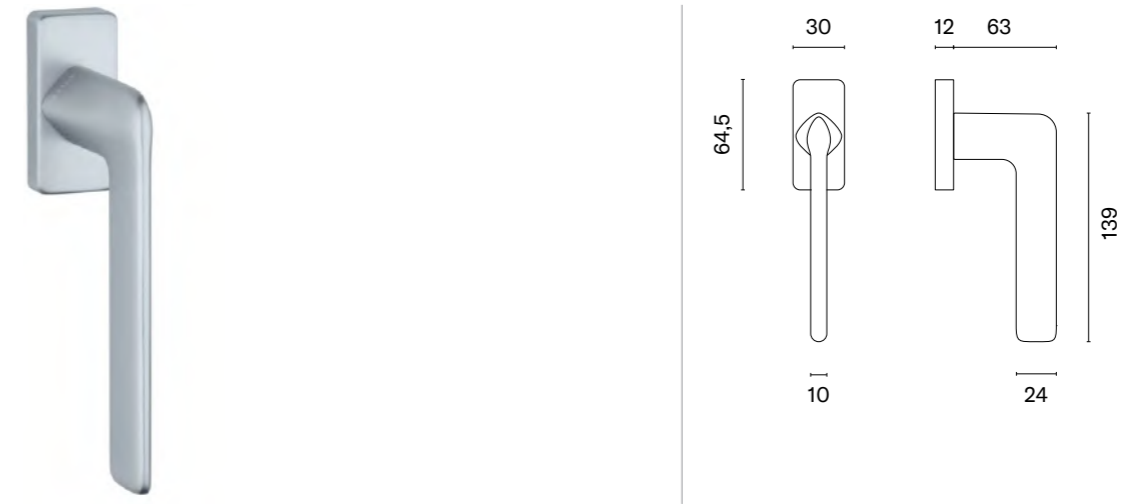

TOBA

STILE

model	finish	window handle code: ST O TOBA Q piece	model	finish	window handle code: ST O TOBA R piece
		EUR net price			EUR net price
	PSC satin chrome	13,04		MSN nickel	13,04
	BLACK matt black			MSB titanium	

The window handle is available in a door version (page 153)

* When ordering, please specify the side of the window handle: right (R) or left (L).