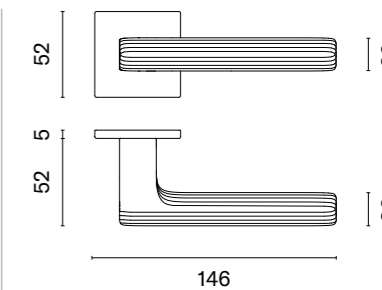

LARICE

rosette Q SUPER SLIM 5MM

APRILE

model	finish	door handle code: AS LARICE Q 5S pair	key ecutcheon code: AS Q 5S OB pair	euro ecutcheon code: AS Q 5S PZ pair	bathroom turn code: AS Q 5S WC pair
		EUR net price	EUR net price	EUR net price	EUR net price
	LC polished chrome	73,58	17,04	17,04	25,08
	LG polish gold	88,30	20,45	20,45	28,73
	KG matt gold				

Finalist of the competition Dobry Wzór 2019