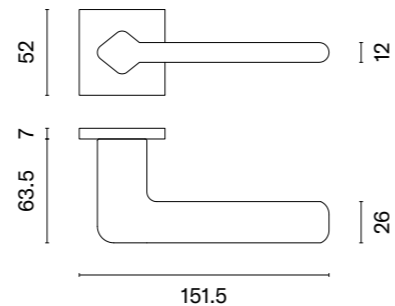

LILA

rosette Q SLIM 7MM

APRILE

model	finish	door handle code: AS LILA Q 7S pair	key ecutcheon code: AS Q 7S OB pair	euro ecutcheon code: AS Q 7S PZ pair	bathroom turn code: AS Q 7S WC pair
		EUR net price	EUR net price	EUR net price	EUR net price
	LC polished chrome	54,61	13,70	13,70	22,52
	SC satin chrome				
	BK matt black				
	SNM nickel	60,83	14,88	14,88	24,45
	GYM graphite		16,24	16,24	25,56
	LG polish gold	65,53	16,45	16,45	25,79
	KG matt gold