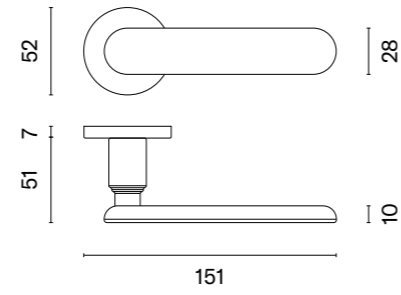

DEGLASIA

rosette R SLIM 7MM

APRILE

model	finish	door handle code: AS DEGLASIA R 7S pair EUR net price	key ecutcheon code: AS R 7S OB pair EUR net price	euro ecutcheon code: AS R 7S PZ pair EUR net price	bathroom turn code: AS R 7S WC pair EUR net price
	GYM graphite	58,55	15,27	15,27	25,04
	LG polish gold	63,07