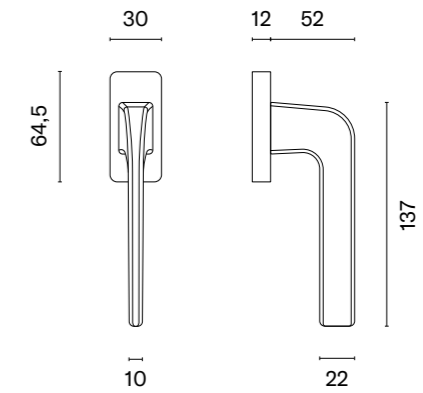

NAKA

STILE

model	finish	window handle code: ST O NAKA Q piece	model	finish	window handle code: ST O NAKA R piece
		EUR net price			EUR net price
	CP polished chrome	14,34		MSN nickel	14,34
	PSC satin chrome			MSB titanium	
	BLACK matt black				

The window handle is available in a door version (page 149)

* When ordering, please specify the side of the window handle: right (R) or left (L).