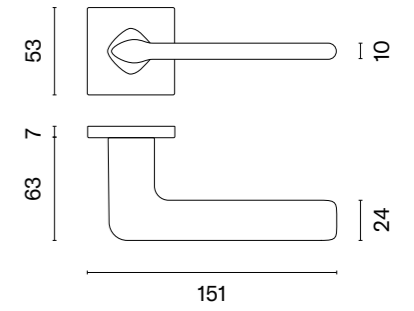

TOBA

rosette Q SLIM 7MM

STILE

model	finish	door handle code: ST TOBA Q 7S pair	key ecutcheon code: ST Q 7S OB pair	euro ecutcheon code: ST Q 7S PZ pair	bathroom turn code: ST Q 7S WC pair
		EUR net price	EUR net price	EUR net price	EUR net price
	PSC satin chrome	26,07	13,53	13,53	22,23
	BLACK matt black				
	MSN nickel				
	MSB titanium				

The door handle is available in a window version (page 229)