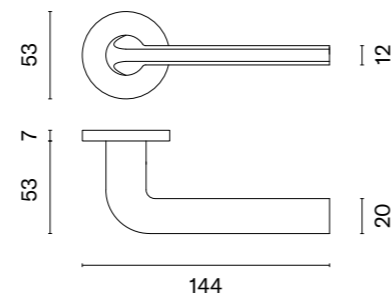

Finalist of the competition Dobry Wzór 2018

* Till end of stock

OLEANDRO

rosette R SLIM 7MM

APRILE

model	finish	door handle code: AT OLEANDRO R 7S pair	key ecutcheon code: AT R 7S OB pair	euro ecutcheon code: AT R 7S PZ pair	bathroom turn code: AT R 7S WC pair
		EUR net price	EUR net price	EUR net price	EUR net price
	CP polished chrome	34,44	12,56	12,56	21,58
	MSC satin chrome				
	BLACK matt black				