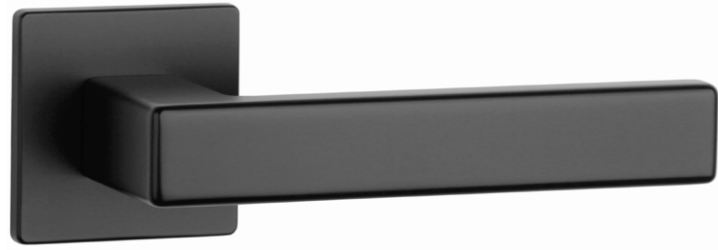

TILIA

rosette Q SUPER SLIM 5MM

APRILE

model	finish	door handle code: AS TILIA Q 5S pair	key ecutcheon code: AS Q 5S OB pair	euro ecutcheon code: AS Q 5S PZ pair	bathroom turn code: AS Q 5S WC pair
		EUR net price	EUR net price	EUR net price	EUR net price
	BK matt black	63,25	17,04	17,04	25,08
	US PVD polish anthracite	75,90	20,45	20,45	28,73
	US-A PVD matt anthracite