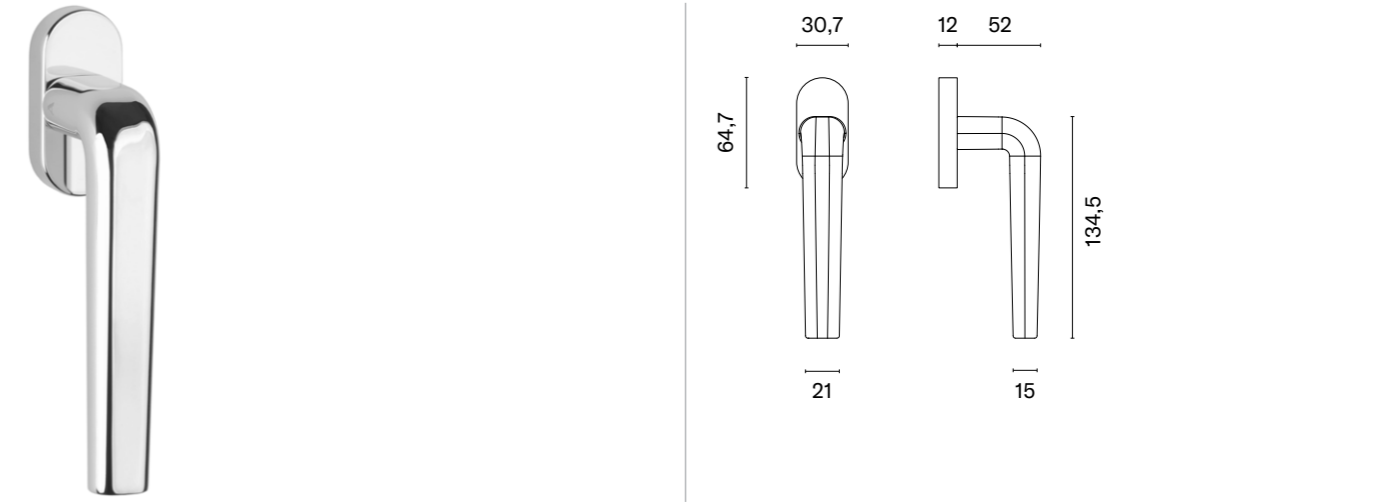

INULA

APRILE

model	finish	window handle code: AT O INULA R piece	model	finish	window handle code: AT O INULA R piece
		EUR net price			EUR net price
	CP polished chrome	23,58		BLACK matt black	23,58
	MSC satin chrome			GOLD PVD polish gold	25,94

The window handle is available in a door version (page 50)

* When ordering, please specify the side of the window handle: right (R) or left (L).