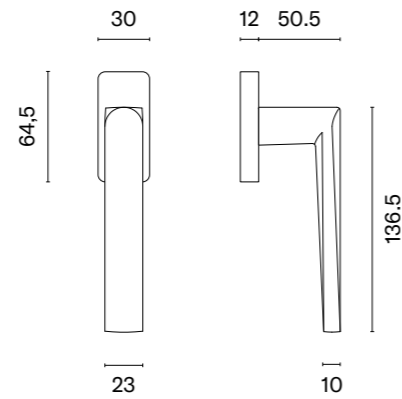

The window handle is available in a door version (page 138)

* When ordering, please specify the side of the window handle: right (R) or left (L).

ADANA

STILE

model	finish	window handle code: ST O ADANA Q piece	model	finish	window handle code: ST O ADANA Q piece
		EUR net price			EUR net price
	CP polished chrome	13,04		MSN nickel	13,04
	PSC satin chrome			MSB titanium	
	BLACK matt black				