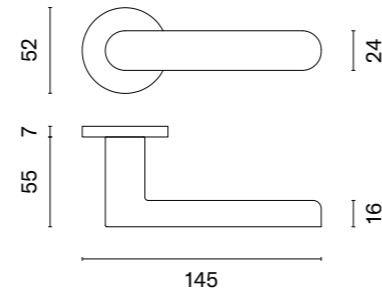

APRILE

DOOR HANDLE
ON ROUND ROSETTES

ALORA

rosette R SLIM 7MM

APRILE

model	finish	door handle code: AS ALORA R 7S pair	key ecutcheon code: AS R 7S OB pair	euro ecutcheon code: AS R 7S PZ pair	bathroom turn code: AS R 7S WC pair
		EUR net price	EUR net price	EUR net price	EUR net price
	LC polished chrome	52,08	12,73	12,73	21,86
	SC satin chrome				
	BK matt black				
	SNM nickel	58,02	14,00	14,00	24,05
	GYM graphite				
	WH matt white	62,50	15,27	15,27	25,04
	LG polish gold				
	KG matt gold				