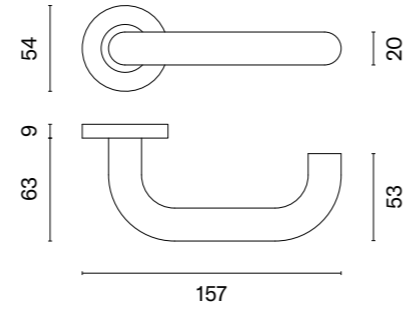

OVAL 1704

model	finish	door handle code: SM OVAL 1704 pair	key ecutcheon code: SM OVAL 1710 OB pair	euro ecutcheon code: SM OVAL 1711 PZ pair	bathroom turn code: SM OVAL 1712 WC / SM OVAL 1713 WC W/Z pair
		EUR net price	EUR net price	EUR net price	EUR net price
	16 stainless steel	14,20	3,15	3,15	11,80