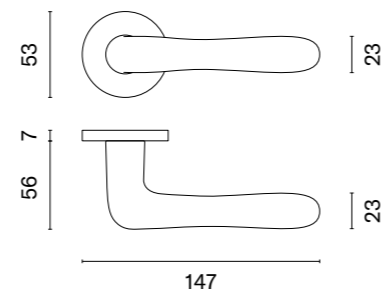

CYNIA

rosette R SLIM 7MM

APRILE

model	finish	door handle code: AT CYNIA R 7S pair	key ecutcheon code: AT R 7S OB pair	euro ecutcheon code: AT R 7S PZ pair	bathroom turn code: AT R 7S WC pair
		EUR net price	EUR net price	EUR net price	EUR net price
	CP polished chrome	44,67	12,56	12,56	21,58
	MSC satin chrome				
	BLACK matt black				
	GOLD PVD polish gold	49,14	13,82	13,82	23,74

The door handle is available in a window version (page 194)

Design TOMEK RYGALIK