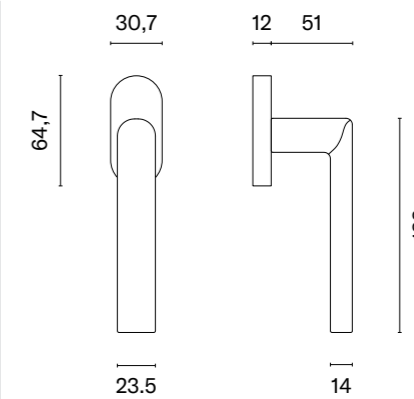

SILENA

APRILE

model	finish	window handle code: AT O SILENA R piece	model	finish	window handle code: AT O SILENA R piece
		EUR net price			EUR net price
	CP polished chrome	20,97		BLACK matt black	20,97
	MSC satin chrome			GOLD PVD polish gold	23,07

The window handle is available in a door version (page 72)

* When ordering, please specify the side of the window handle: right (R) or left (L).