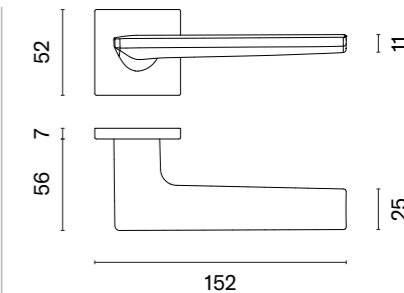

LUNARIA

rosette Q SLIM 7MM

APRILE

model	finish	door handle code: AS LUNARIA Q 7S pair	key ecutcheon code: AS Q 7S OB pair	euro ecutcheon code: AS Q 7S PZ pair	bathroom turn code: AS Q 7S WC pair
		EUR net price	EUR net price	EUR net price	EUR net price
	LC polished chrome	66,29	13,70	13,70	22,52
	SC satin chrome				
	BK matt black				
	LG polish gold	79,55	16,45	16,45	25,79
	KG matt gold