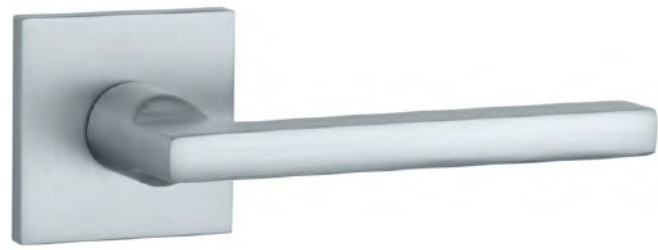

SIRA

rosette Q SLIM 7MM

STILE

model	finish	door handle code: ST SIRA Q 7S pair	key ecutcheon code: ST Q 7S OB pair	euro ecutcheon code: ST Q 7S PZ pair	bathroom turn code: ST Q 7S WC pair
		EUR net price	EUR net price	EUR net price	EUR net price
	PSC satin chrome	23,70	13,53	13,53	22,23
	BLACK matt black				
	MSN nickel				
	MSB titanium				

The door handle is available in a window version (page 228)