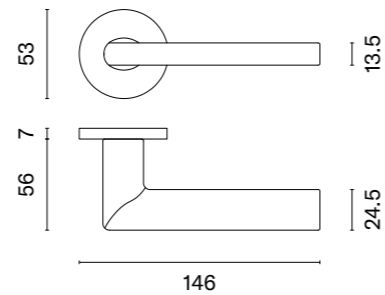

KALMIA

rosette R SLIM 7MM

APRILE

model	finish	door handle code: AT KALMIA R 7S pair	key ecutcheon code: AT R 7S OB pair	euro ecutcheon code: AT R 7S PZ pair	bathroom turn code: AT R 7S WC pair
		EUR net price	EUR net price	EUR net price	EUR net price
	CP polished chrome	38,37	12,56	12,56	21,58
	MSC satin chrome				
	BLACK matt black				
	WHITE matt white	42,21	13,82	13,82	23,74
	GOLD PVD polish gold				
	GOLD SATIN matt gold	46,05	15,08	15,08	24,82

The door handle is available in a window version (page 199)