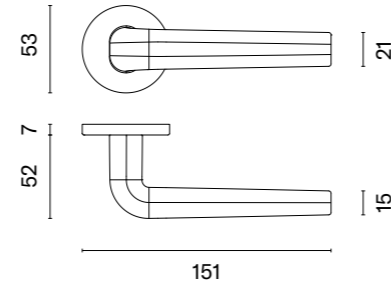

INULA

rosette R SLIM 7MM

APRILE

model	finish	door handle code: AT INULA R 7S pair	key ecutcheon code: AT R 7S OB pair	euro ecutcheon code: AT R 7S PZ pair	bathroom turn code: AT R 7S WC pair
		EUR net price	EUR net price	EUR net price	EUR net price
	CP polished chrome	42,88	12,56	12,56	21,58
	MSC satin chrome				
	BLACK matt black				
	GOLD PVD polish gold	47,16	13,82	13,82	23,74

The door handle is available in a window version (page 197)