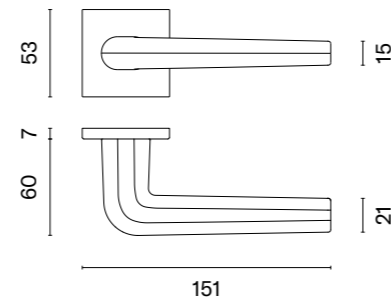

FUNKIA Q

rosette Q SLIM 7MM

APRILE

model	finish	door handle code: AT FUNKIA Q 7S pair	key ecutcheon code: AT Q 7S OB pair	euro ecutcheon code: AT Q 7S PZ pair	bathroom turn code: AT Q 7S WC pair
		EUR net price	EUR net price	EUR net price	EUR net price
	CP polished chrome	45,42	13,53	13,53	22,23
	MSC satin chrome				
	BLACK matt black				
	GOLD PVD polish gold	49,96	14,88	14,88	24,45

The door handle is available in a window version (page 208)

Design MAJA GANSZYNIEC