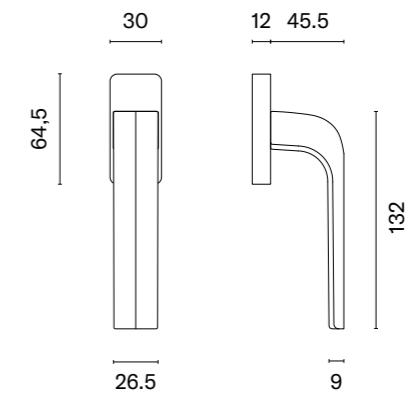

JENA

STILE

model	finish	window handle code: ST O JENA Q piece	model	finish	window handle code: ST O JENA Q piece
		EUR net price			EUR net price
	CP polished chrome	13,04		BLACK matt black	13,04
	PSC satin chrome				

The window handle is available in a door version (page 147)

* When ordering, please specify the side of the window handle: right (R) or left (L).