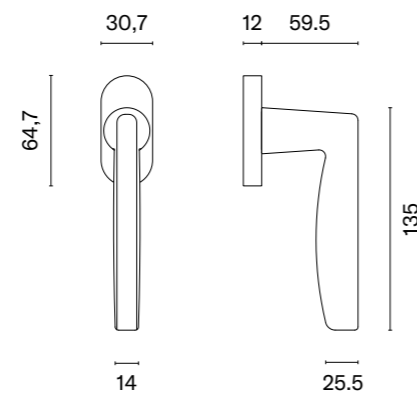

LUNA

APRILE

model	finish	window handle code: AT O LUNA R piece	model	finish	window handle code: AT O LUNA R piece
		EUR net price			EUR net price
	CP polished chrome	22,56		BLACK matt black	22,56
	MSC satin chrome			GOLD PVD polish gold	24,82

The window handle is available in a door version (page 58)

* When ordering, please specify the side of the window handle: right (R) or left (L).