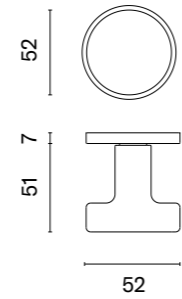

RUTA

rosette R SLIM 7MM

APRILE

model	finish	door knob code: AT RUTA R 7S piece / pair	key ecutcheon code: AT R 7S OB pair	euro ecutcheon code: AT R 7S PZ pair	bathroom turn code: AT R 7S WC pair
		EUR net price	EUR net price	EUR net price	EUR net price
	CP polished chrome	31,90 / 63,81	12,56	12,56	21,58
	MSC satin chrome				
	BLACK matt black				
	WHITE matt white	35,10 / 70,19	13,82	13,82	23,74
	GOLD PVD polish gold				
	GOLD SATIN matt gold				

* When ordering, please specify the version of the knob: one-side fixed, one-side movable, two-side fixed, two-side fixed-movable, two-side movable.