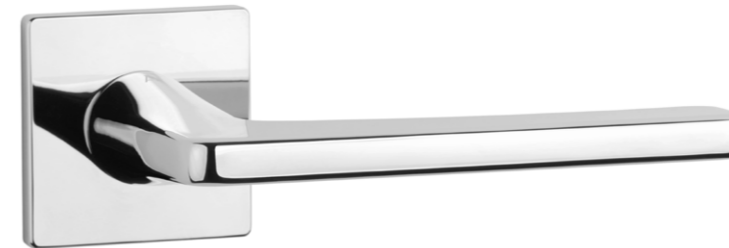

SETIA

rosette Q SUPER SLIM 5MM

APRILE

model	finish	door handle code: AS SETIA Q 5S pair	key ecutcheon code: AS Q 5S OB pair	euro ecutcheon code: AS Q 5S PZ pair	bathroom turn code: AS Q 5S WC pair
		EUR net price	EUR net price	EUR net price	EUR net price
	LC polished chrome	69,47	17,04	17,04	25,08
	SC satin chrome				
	BK matt black				
	LG polish gold	83,37	20,45	20,45	28,73
	KG matt gold				
	PN PVD copper				

Design TOMEK RYGALIK

Finalist of the competition Dobry Wzór 2022