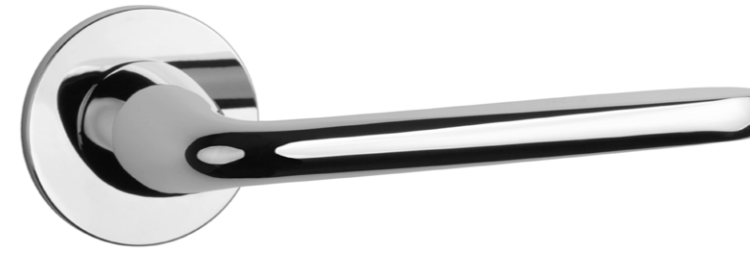

HIACYNTA

rosette R SUPER SLIM 5MM

APRILE

model	finish	door handle code: AS HIACYNTA R 5S pair	key ecutcheon code: AS R 5S OB pair	euro ecutcheon code: AS R 5S PZ pair	bathroom turn code: AS R 5S WC pair
		EUR net price	EUR net price	EUR net price	EUR net price
	LC polished chrome	66,54	14,98	14,98	22,96
	SC satin chrome				
	BK matt black				
	LG polish gold	79,84	17,97	17,97	26,30
	KG matt gold				
	PN PVD copper				

Design MAJA GANSZYNIĘC