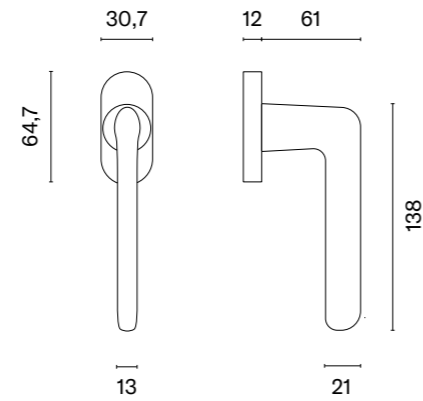

UTA

STILE

model	finish	window handle code: ST O UTA R piece	model	finish	window handle code: ST O UTA R piece
		EUR net price			EUR net price
	PSC satin chrome	14,34		MSN nickel	14,34
	BLACK matt black			MSB titanium	

The window handle is available in a door version (page 137)

* When ordering, please specify the side of the window handle: right (R) or left (L).