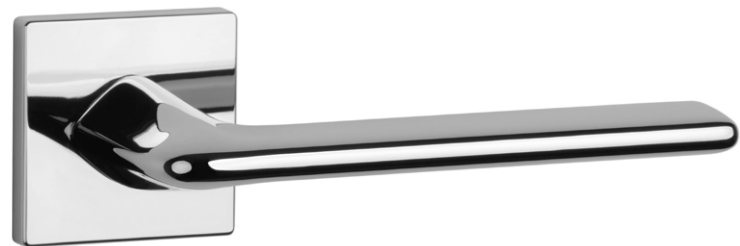

LILA

rosette Q SLIM 7MM

APRILE

model	finish	door handle code: AS LILA Q 7S pair	key ecutcheon code: AS Q 7S OB pair	euro ecutcheon code: AS Q 7S PZ pair	bathroom turn code: AS Q 7S WC pair
		EUR net price	EUR net price	EUR net price	EUR net price
	LC polished chrome	54,61	13,70	13,70	22,52
	SC satin chrome				
	BK matt black				
	SNM nickel	60,83	14,88	14,88	24,45
	GYM graphite		16,24	16,24	25,56
	LG polish gold	65,53	16,45	16,45	25,79
	KG matt gold