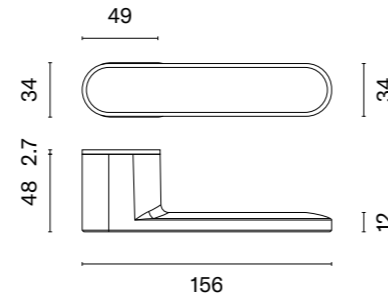

GUAVA

rosette RTH LOCK

APRILE

model	door handle pair	finish	EUR net price without insert
	door handle without lock code: ASG GUAVA RTH LOCK	BK matt black	115,23
	door handle right with lock code: ASG GUAVA RTH LOCK RIGHT		126,61
	door handle left with lock code: ASG GUAVA RTH LOCK LEFT		
	door handle without lock code: ASG GUAVA RTH LOCK	GYM graphite	120,99
	door handle right with lock code: ASG GUAVA RTH LOCK RIGHT		132,94
	door handle left with lock code: ASG GUAVA RTH LOCK LEFT		

assembly kit	door leaf thickness	EUR net price
	40-45 mm	in standard
	46-50 mm	8,14
	51-55 mm	8,43
	56-60 mm	8,73

The complete assembly kit consists of a door handle, 2 pieces of inserts (available on page 127), and an assembly kit.

In case information about the door thickness is not provided, you will receive a standard assembly kit for a door thickness of 40-45 mm.

* When ordering, please, please specify the side of the handle with the lock (right / left).

GUAVA

replaceable magnetic inserts to GUAVA handle

APRILE

replaceable magnetic inserts	type and finish	EUR net price price for 1 pc.
	technical for self decoration code: ASG I G TECH	3,15
	technical with a hole for self decoration code: ASG I G TECH ZAM	3,32
	white code: ASG I G WHITE	7,07
	white with a hole code: ASG I G WHITE ZAM	7,42
	black code: ASG I G BK	7,07
	black with a hole code: ASG I G BK ZAM	7,42
	graphite code: ASG I G GYM	7,42
	graphite with a hole code: ASG I G GYM ZAM	7,79
	matt gold code: ASG I G KG	7,42
	matt gold with a hole code: ASG I G KG ZAM	7,79
	decorated white code: ASG I G WHITE DEKOR	8,13
	decorated white with a hole code: ASG I G WHITE DEKOR ZAM	8,53
	decorated black code: ASG I G BK DEKOR	8,13
	decorated black with a hole code: ASG I G BK DEKOR ZAM	8,53