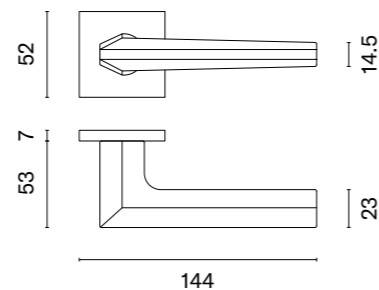

JASMINA

rosette Q SLIM 7MM

APRILE

model	finish	door handle code: AS JASMINA Q 7S pair	key ecutcheon code: AS Q 7S OB pair	euro ecutcheon code: AS Q 7S PZ pair	bathroom turn code: AS Q 7S WC pair
		EUR net price	EUR net price	EUR net price	EUR net price
	LC polished chrome	57,14	13,70	13,70	22,52
	SC satin chrome				
	BK matt black				
	LG polish gold	68,56	16,45	16,45	25,79
	KG matt gold