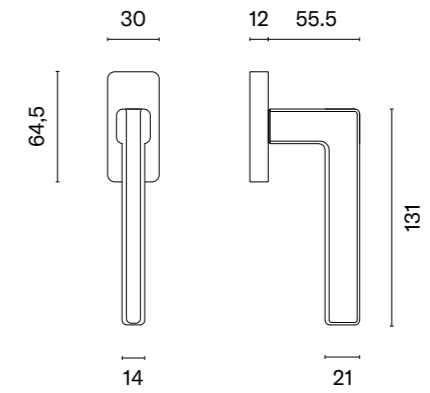

ARTA

STILE

model	finish	window handle code: ST O ARTA Q piece	model	finish	window handle code: ST O ARTA Q piece
		EUR net price			EUR net price
	CP polished chrome	13,04		MSN nickel	13,04
	PSC satin chrome			MSB titanium	
	BLACK matt black				

The window handle is available in a door version (page 143)

* When ordering, please specify the side of the window handle: right (R) or left (L).