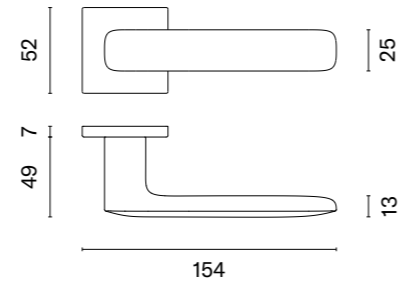

STELLA

rosette Q SLIM 7MM

APRILE

model	finish	door handle code: AS STELLA Q 7S pair	key ecutcheon code: AS Q 7S OB pair	euro ecutcheon code: AS Q 7S PZ pair	bathroom turn code: AS Q 7S WC pair
		EUR net price	EUR net price	EUR net price	EUR net price
	LC polished chrome	66,18	13,70	13,70	22,52
	SC satin chrome				
	BK matt black