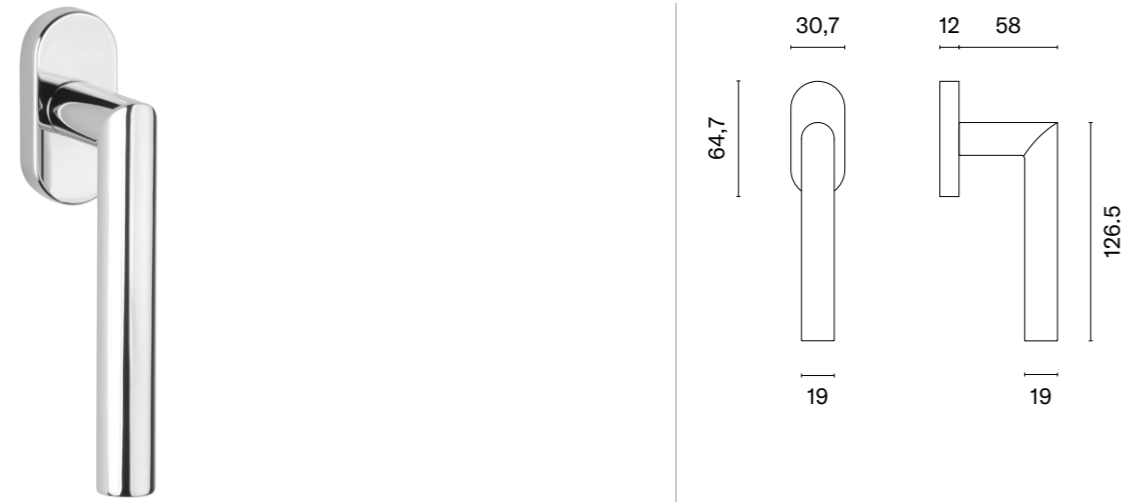

ARABIS R

APRILE

model	finish	window handle code: AT O ARABIS R piece	model	finish	window handle code: AT O ARABIS R piece
		EUR net price			EUR net price
	CP polished chrome	18,94		WHITE matt white	20,84
	MSC satin chrome			GOLD PVD polish gold	
	BLACK matt black			GOLD SATIN matt gold	22,73

The window handle is available in a door version (page 34)

* When ordering, please specify the side of the window handle: right (R) or left (L).