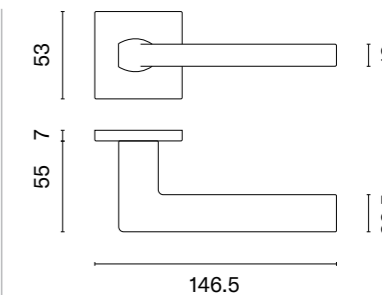

EURA

rosette Q SLIM 7MM

STILE

model	finish	door handle code: ST EURA Q 7S pair	key ecutcheon code: ST Q 7S OB pair	euro ecutcheon code: ST Q 7S PZ pair	bathroom turn code: ST Q 7S WC pair
		EUR net price	EUR net price	EUR net price	EUR net price
	CP polished chrome	24,89	13,53	13,53	22,23
	PSC satin chrome				
	BLACK matt black				
	MSN nickel				
	MSB titanium				

The door handle is available in a window version (page 221)