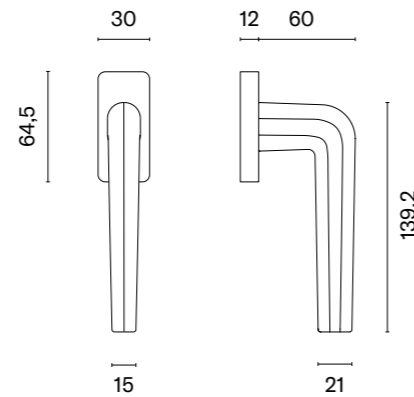

FUNKIA Q

APRILE

model	finish	window handle code: AT O FUNKIA Q piece	model	finish	window handle code: AT O FUNKIA Q piece
		EUR net price			EUR net price
	CP polished chrome	24,98		BLACK matt black	24,98
	MSC satin chrome			GOLD PVD polish gold	27,48

The window handle is available in a door version (page 88)

* When ordering, please specify the side of the window handle: right (R) or left (L).