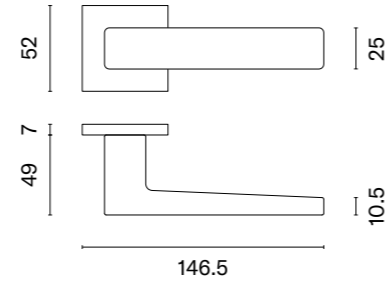

ERICA

rosette Q SLIM 7MM

APRILE

model	finish	door handle code: AS ERICA Q 7S pair	key ecutcheon code: AS Q 7S OB pair	euro ecutcheon code: AS Q 7S PZ pair	bathroom turn code: AS Q 7S WC pair
		EUR net price	EUR net price	EUR net price	EUR net price
	LC polished chrome	54,31	13,70	13,70	22,52
	SC satin chrome				
	BK matt black