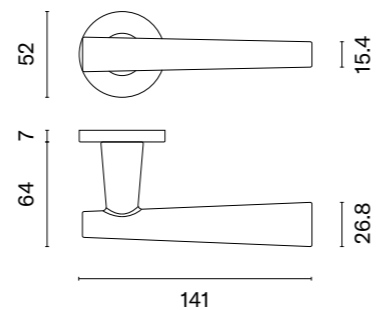

EUPHORBIA

rosette R SLIM 7MM

APRILE

model	finish	door handle code: AS EUPHORBIA R 7S pair	key ecutcheon code: AS R 7S OB pair	euro ecutcheon code: AS R 7S PZ pair	bathroom turn code: AS R 7S WC pair
		EUR net price	EUR net price	EUR net price	EUR net price
	SNM nickel	70,34	14,00	14,00	24,05
	GYM graphite		15,27	15,27	25,04
	KG matt gold	75,77