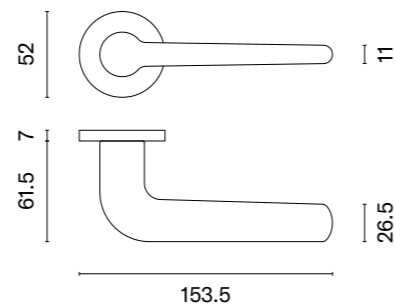

Design KRYSYAN KOWALSKI

Finalist of the competition Must Have 2023

AZALIA

rosette R SLIM 7MM

APRILE

model	finish	door handle code: AS AZALIA R 7S pair	key ecutcheon code: AS R 7S OB pair	euro ecutcheon code: AS R 7S PZ pair	bathroom turn code: AS R 7S WC pair
		EUR net price	EUR net price	EUR net price	EUR net price
	LC polished chrome	50,42	12,73	12,73	21,86
	SC satin chrome				
	BK matt black				
	WH matt white	55,00	15,27	15,27	25,04
	LG polish gold				
	KG matt gold				
	PN PVD copper				
	SNM nickel	56,16	14,00	14,00	24,05
	GYM graphite		15,27	15,27	25,04