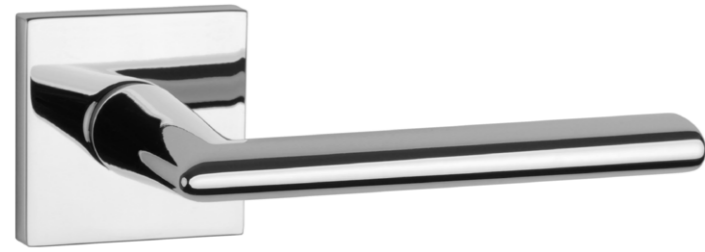

PRIMULA

rosette Q SLIM 7MM

APRILE

model	finish	door handle code: AT PRIMULA Q 7S pair	key ecutcheon code: AT Q 7S OB pair	euro ecutcheon code: AT Q 7S PZ pair	bathroom turn code: AT Q 7S WC pair
		EUR net price	EUR net price	EUR net price	EUR net price
	CP polished chrome	37,92	13,53	13,53	22,23
	MSC satin chrome				
	BLACK matt black				

The door handle is available in a window version (page 210)