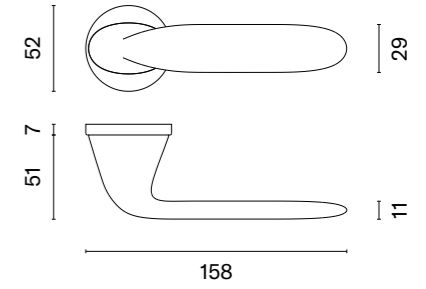

PEONIA

rosette R SLIM 7MM

APRILE

model	finish	door handle code: AS PEONIA R 7S pair EUR net price	key ecutcheon code: AS R 7S OB pair EUR net price	euro ecutcheon code: AS R 7S PZ pair EUR net price	bathroom turn code: AS R 7S WC pair EUR net price
	LC polished chrome	63,37	12,73	12,73	21,86
	SC satin chrome				
	BK matt black				

Design MARIA JEGLIŃSKA-ADAMCZEWSKIA

The project received the Laureate statuette and the Good Design Emblem 2023 in the Home - Interior Design category.

Finalist of the competition Dobry Wzór 2018