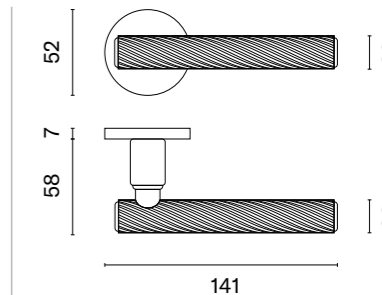

KERRIA

rosette R SLIM 7MM

APRILE

model	finish	door handle code: AS KERRIA R 7S pair	key ecutcheon code: AS R 7S OB pair	euro ecutcheon code: AS R 7S PZ pair	bathroom turn code: AS R 7S WC pair
		EUR net price	EUR net price	EUR net price	EUR net price
	BK matt black	149,17	12,73	12,73	21,86
	GYM graphite	166,18	15,27	15,27	25,04
	KG matt gold	179,01			
	The set includes a door knob (page 180)			The set includes a furniture pull (page 244)