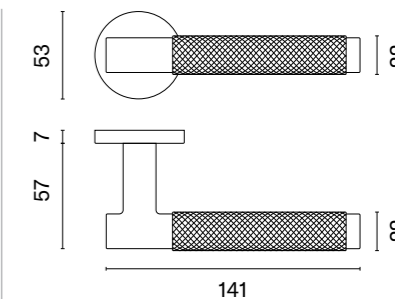

*Door handle for special orders. It can not be returned or exchanged.

MOLINIA

rosette R SLIM 7MM

APRILE

model	finish	door handle code: AT MOLINIA R 7S pair EUR net price	key ecutcheon code: AT R 7S OB pair  EUR net price	euro ecutcheon code: AT R 7S PZ pair  EUR net price	bathroom turn code: AT R 7S WC pair  EUR net price
	CP polished chrome	63,76	12,56	12,56	21,58
	BLACK matt black				
	GOLD PVD polish gold	73,63	13,82	13,82	23,74
	GOLD SATIN matt gold		15,08	15,08	24,82
 The door handle is available in a window version (page 201)			 The set includes a door knob (page 183)		