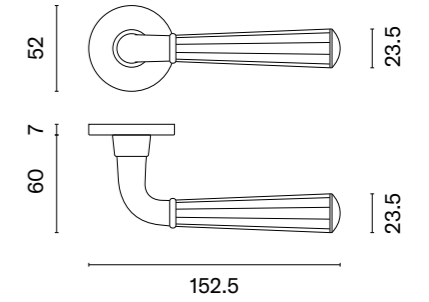

MARIGOLD

rosette R SLIM 7MM

APRILE

model	finish	door handle code: ASM MARIGOLD R 7S pair	key ecutcheon code: AS R 7S OB pair	euro ecutcheon code: AS R 7S PZ pair	bathroom turn code: AS R 7S WC pair
		EUR net price	EUR net price	EUR net price	EUR net price
	LC polished chrome	73,84	12,73	12,73	21,86
	BK matt black				
	WH matt white				
	LG polish gold	88,61	15,27	15,27	25,04
	KG matt gold				
	PN PVD copper