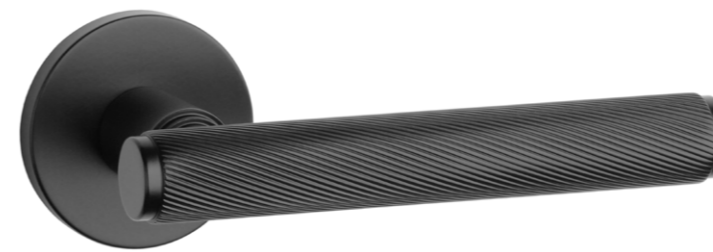

KERRIA

rosette R SLIM 7MM

APRILE

model	finish	door handle code: AS KERRIA R 7S pair	key ecutcheon code: AS R 7S OB pair	euro ecutcheon code: AS R 7S PZ pair	bathroom turn code: AS R 7S WC pair
		EUR net price	EUR net price	EUR net price	EUR net price
	BK matt black	149,17	12,73	12,73	21,86
	GYM graphite	166,18	15,27	15,27	25,04
	KG matt gold	179,01			
	The set includes a door knob (page 180)			The set includes a furniture pull (page 244)