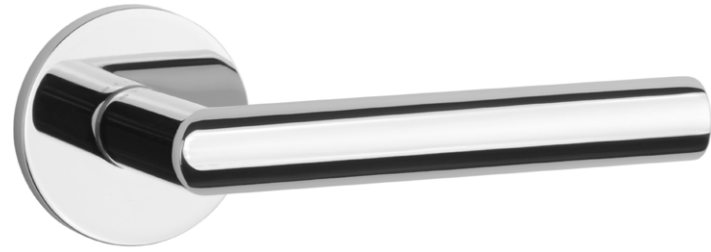

YUZA

rosette R SLIM 7MM

STILE

STILE

model	finish	door handle code: ST YUZA R 7S pair EUR net price	key ecutcheon code: ST R 7S OB pair EUR net price	euro ecutcheon code: ST R 7S PZ pair EUR net price	bathroom turn code: ST R 7S WC pair EUR net price
	CP polished chrome	23,70	12,56	12,56	21,58
	PSC satin chrome				
	BLACK matt black				
	MSN nickel				
	MSB titanium				

The door handle is available in a window version (page 217)