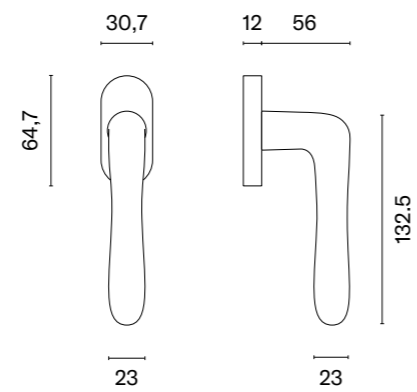

model	finish	window handle code: AT O CYNIA R piece	model	finish	window handle code: AT O CYNIA R piece
		EUR net price			EUR net price
	CP polished chrome	24,57		BLACK matt black	24,57
	MSC satin chrome			GOLD PVD polish gold	27,03

The window handle is available in a door version (page 41)

* When ordering, please specify the side of the window handle: right (R) or left (L).