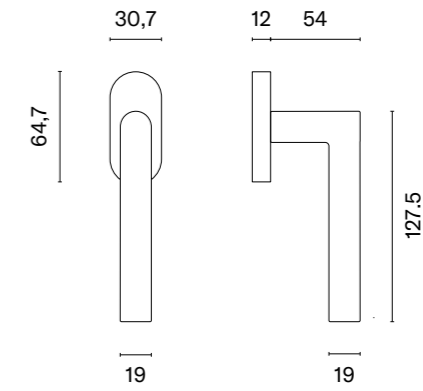

YUZA

STILE

model	finish	window handle code: ST O YUZA R piece	model	finish	window handle code: ST O YUZA R piece
		EUR net price			EUR net price
	CP polished chrome	13,04		MSN nickel	13,04
	PSC satin chrome			MSB titanium	
	BLACK matt black				

The window handle is available in a door version (page 138)

* When ordering, please specify the side of the window handle: right (R) or left (L).