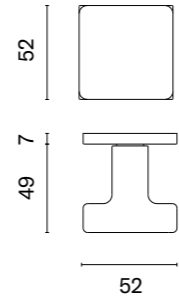

MORA

rosette Q SLIM 7MM

APRILE

model	finish	door knob code: AT MORA Q 7S piece / pair	key ecutcheon code: AT Q 7S OB pair	euro ecutcheon code: AT Q 7S PZ pair	bathroom turn code: AT Q 7S WC pair
		EUR net price	EUR net price	EUR net price	EUR net price
	CP polished chrome	33,50 / 67,00	13,53	13,53	22,23
	MSC satin chrome				
	BLACK matt black				
	WHITE matt white	36,85 / 73,70	14,88	14,88	24,45
	GOLD PVD polish gold				
	GOLD SATIN matt gold	38,52 / 77,05	16,24	16,24	25,56

* When ordering, please specify the version of the knob: one-side fixed, one-side movable, two-side fixed, two-side fixed-movable, two-side movable.