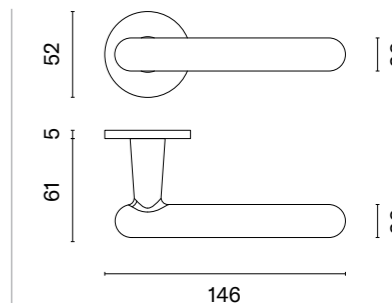

ASTERIA

rosette R SUPER SLIM 5MM

APRILE

model	finish	door handle code: AS ASTERIA R 5S pair	key ecutcheon code: AS R 5S OB pair	euro ecutcheon code: AS R 5S PZ pair	bathroom turn code: AS R 5S WC pair
		EUR net price	EUR net price	EUR net price	EUR net price
	LC polished chrome	68,87	14,98	14,98	22,96
	BK matt black				
	LG polish gold	82,64	17,97	17,97	26,30

Design KRYSYAN KOWALSKI

Finalist of the competition Must Have 2023