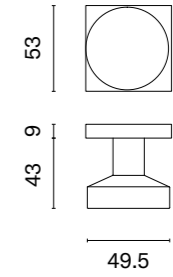

KVADRAT 1705

model	finish	door knob code: SM KVADRAT 1705 piece	key ecutcheon code: SM KVADRAT 1710 OB pair	euro ecutcheon code: SM KVADRAT 1711 PZ pair	bathroom turn code: SM KVADRAT 1712 WC / SM KVADRAT 1713 WC W/Z pair
	16 stainless steel	13,26	5,90	5,90	14,95
	F5 matt black	17,52	8,15	8,15	20,31

* One-sided door knob intended for assembly with a door handle.