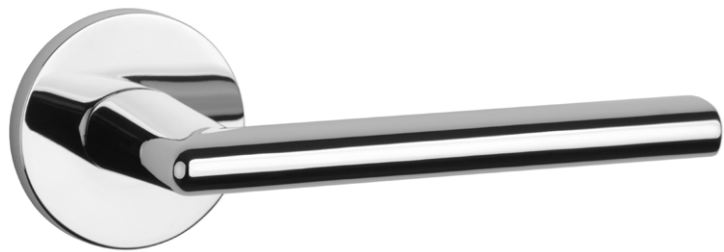

KALMIA

rosette R SLIM 7MM

APRILE

model	finish	door handle code: AT KALMIA R 7S pair	key ecutcheon code: AT R 7S OB pair	euro ecutcheon code: AT R 7S PZ pair	bathroom turn code: AT R 7S WC pair
		EUR net price	EUR net price	EUR net price	EUR net price
	CP polished chrome	38,37	12,56	12,56	21,58
	MSC satin chrome				
	BLACK matt black				
	WHITE matt white	42,21	13,82	13,82	23,74
	GOLD PVD polish gold				
	GOLD SATIN matt gold	46,05	15,08	15,08	24,82

The door handle is available in a window version (page 199)