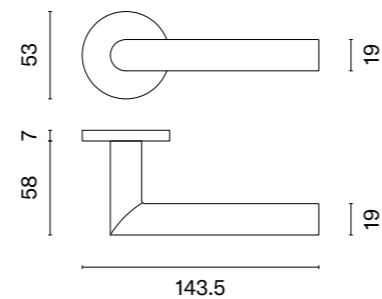

ARABIS R

rosette R SLIM 7MM

APRILE

model	finish	door handle code: AT ARABIS R 7S pair	key ecutcheon code: AT R 7S OB pair	euro ecutcheon code: AT R 7S PZ pair	bathroom turn code: AT R 7S WC pair
		EUR net price	EUR net price	EUR net price	EUR net price
	CP polished chrome	34,44	12,56	12,56	21,58
	MSC satin chrome				
	BLACK matt black				
	WHITE matt white	37,89	13,82	13,82	23,74
	GOLD PVD polish gold				
	GOLD SATIN matt gold	41,33	15,08	15,08	24,82

The door handle is available in a window version (page 192)