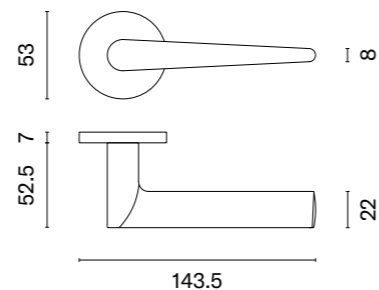

Design TOMEK RYGALIK

Finalist of the competition Dobry Wzór 2022

ARNICA R

rosette R SLIM 7MM

APRILE

model	finish	door handle code: AT ARNICA R 7S pair	key ecutcheon code: AT R 7S OB pair	euro ecutcheon code: AT R 7S PZ pair	bathroom turn code: AT R 7S WC pair
		EUR net price	EUR net price	EUR net price	EUR net price
	CP polished chrome	34,44	12,56	12,56	21,58
	MSC satin chrome				
	BLACK matt black				