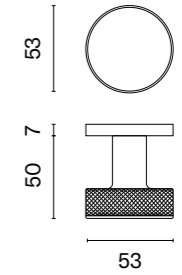

TUJA

rosette R SLIM 7MM

APRILE

model	finish	door handle code: AT TUJA R 7S piece / pair	key ecutcheon code: AT R 7S OB pair	euro ecutcheon code: AT R 7S PZ pair	bathroom turn code: AT R 7S WC pair
		EUR net price	EUR net price	EUR net price	EUR net price
	CP polished chrome	38,53 / 67,00	12,56	12,56	21,58
	BLACK matt black				
	GOLD PVD polish gold	36,85 / 73,70	13,82	13,82	23,74
	GOLD SATIN matt gold	38,53 / 77,06	15,08	15,08	24,82

The set includes a door handle (page 61)

* When ordering, please specify the version of the knob: one-side fixed, one-side movable, two-side fixed, two-side fixed-movable, two-side movable.