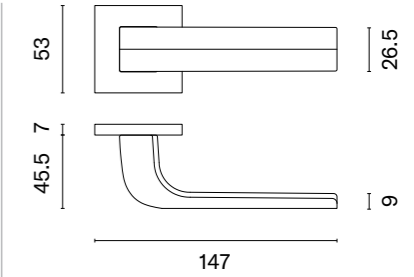

JENA

rosette Q SLIM 7MM

STILE

model	finish	door handle code: ST JENA Q 7S pair	key ecutcheon code: ST Q 7S OB pair	euro ecutcheon code: ST Q 7S PZ pair	bathroom turn code: ST Q 7S WC pair
		EUR net price	EUR net price	EUR net price	EUR net price
	CP polished chrome	23,70	13,53	13,53	22,23
	PSC satin chrome				
	BLACK matt black				

The door handle is available in a window version (page 223)