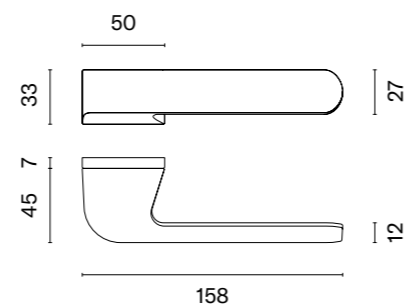

PLUMERIA

rosette RTH SLIM 7MM

APRILE

APRILE

model	finish	door handle code: AS PLUMERIA RTH 7S pair EUR net price	key ecutcheon code: AS RT 7S OB pair EUR net price	euro ecutcheon code: AS QRT 7S PZ pair EUR net price	bathroom turn code: AS RT 7S WC pair EUR net price
	LC polished chrome	82,42	15,08	15,08	24,77
	SC satin chrome				
	BK matt black				

Design JAN KOCHANSKI

Finalist of the competition Must Have 2022