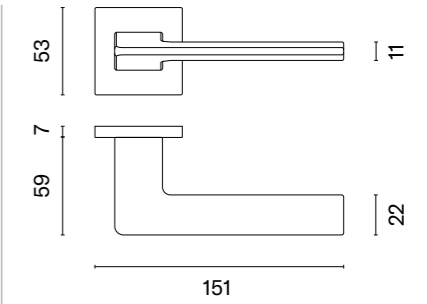

OMA

rosette Q SLIM 7MM

STILE

model	finish	door handle code: ST OMA Q 7S pair	key ecutcheon code: ST Q 7S OB pair	euro ecutcheon code: ST Q 7S PZ pair	bathroom turn code: ST Q 7S WC pair
		EUR net price	EUR net price	EUR net price	EUR net price
	CP polished chrome	24,89	13,53	13,53	22,23
	PSC satin chrome				
	BLACK matt black				
	SNM nickel				
	MSB titanium				

The door handle is available in a window version (page 227)