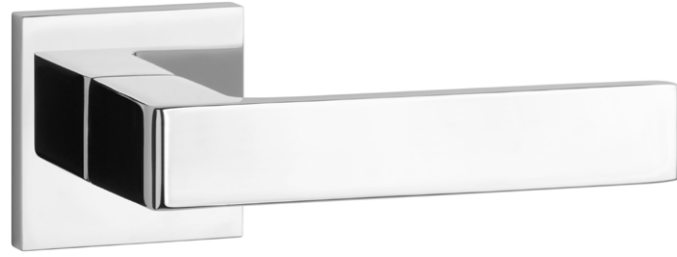

HIRA

rosette Q SLIM 7MM

STILE

model	finish	door handle code: ST HIRA Q 7S pair	key ecutcheon code: ST Q 7S OB pair	euro ecutcheon code: ST Q 7S PZ pair	bathroom turn code: ST Q 7S WC pair
		EUR net price	EUR net price	EUR net price	EUR net price
	CP polished chrome	23,70	13,53	13,53	22,23
	PSC satin chrome				
	BLACK matt black				
	MSN nickel				
	MSB titanium				

The door handle is available in a window version (page 222)