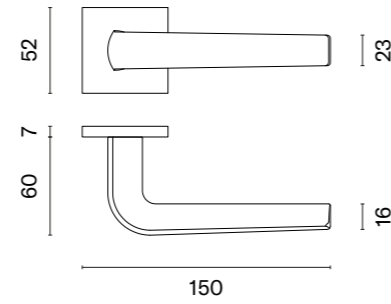

MELA

rosette Q SLIM 7MM

APRILE

model	finish	door handle code: AS MELA Q 7S pair	key ecutcheon code: AS Q 7S OB pair	euro ecutcheon code: AS Q 7S PZ pair	bathroom turn code: AS Q 7S WC pair
		EUR net price	EUR net price	EUR net price	EUR net price
	LC polished chrome	54,28	13,70	13,70	22,52
	SC satin chrome				
	BK matt black