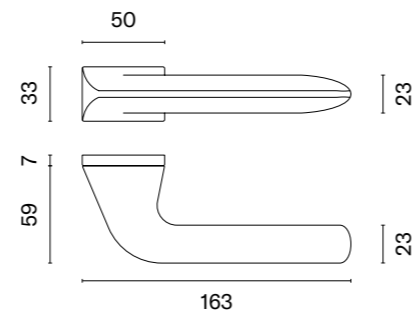

GLADIOLA

rosette RTH SLIM 7MM

APRILE

model	finish	door handle code: AS GLADIOLA RTH 7S pair	key ecutcheon code: AS RT 7S OB pair	euro ecutcheon code: AS QRT 7S PZ pair	bathroom turn code: AS RT 7S WC pair
		EUR net price	EUR net price	EUR net price	EUR net price
	LC polished chrome	94,81	15,08	15,08	24,77
	SC satin chrome				
	BK matt black				
	LG PVD polish gold	113,77	18,09	18,09	28,37
	KG matt gold				

Design JAN KOCHAŃSKI