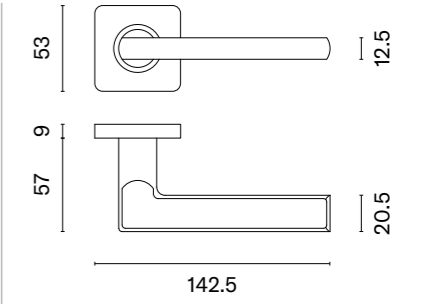

KVADRAT 1702

model	finish	door handle code: SM KVADRAT 1702 pair	key ecutcheon code: SM KVADRAT 1710 OB pair	euro ecutcheon code: SM KVADRAT 1711 PZ pair	bathroom turn code: SM KVADRAT 1712 WC / SM KVADRAT 1713 WC W/Z pair
		EUR net price	EUR net price	EUR net price	EUR net price
	16 stainless steel	23,05	5,90	5,90	14,95