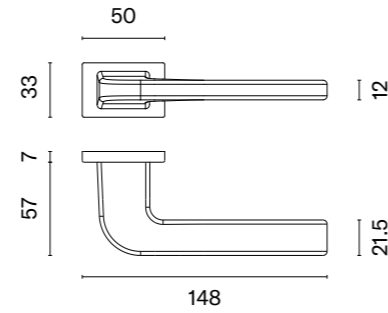

ISMENA RT

rosette RT SLIM 7MM

APRILE

model	finish	door handle code: AS ISMENA RT 7S pair	key ecutcheon code: AS RT 7S OB pair	euro ecutcheon code: AS QRT 7S PZ pair	bathroom turn code: AS RT 7S WC pair
		EUR net price	EUR net price	EUR net price	EUR net price
	LC polished chrome	61,36	15,08	15,08	24,77
	SC satin chrome				
	BK matt black				
	LG* polish gold	73,63	18,09	18,09	28,37
	KG matt gold				

* Till end of stock