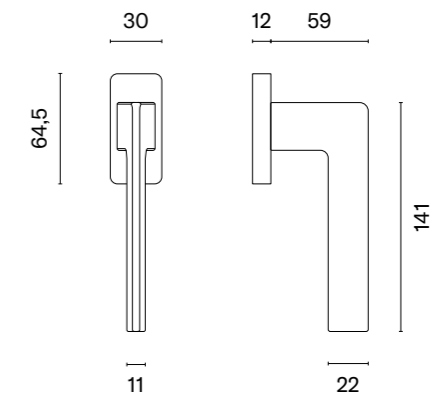

OMA

STILE

model	finish	window handle code: ST O OMA Q piece	model	finish	window handle code: ST O OMA Q piece
		EUR net price			EUR net price
	CP polished chrome	13,69		MSN nickel	13,69
	PSC satin chrome			MSB titanium	
	BLACK matt black				

The window handle is available in a door version (page 151)

* When ordering, please specify the side of the window handle: right (R) or left (L).