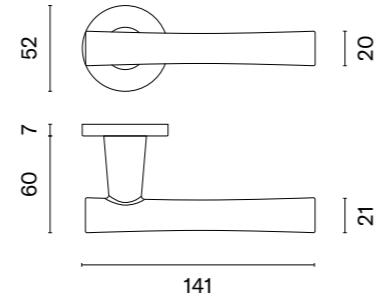

PAPAVERA

rosette R SLIM 7MM

APRILE

model	finish	door handle code: AS PAPAVERA R 7S pair EUR net price	key ecutcheon code: AS R 7S OB pair EUR net price	euro ecutcheon code: AS R 7S PZ pair EUR net price	bathroom turn code: AS R 7S WC pair EUR net price
	SNM nickel	69,90	14,00	14,00	24,05
	GYM graphite		15,27	15,27	25,04
	KG matt gold	75,30