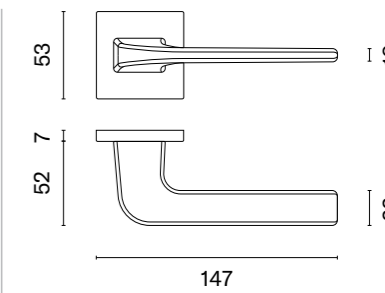

NAKA

rosette Q SLIM 7MM

STILE

model	finish	door handle code: ST NAKA Q 7S pair	key ecutcheon code: ST Q 7S OB pair	euro ecutcheon code: ST Q 7S PZ pair	bathroom turn code: ST Q 7S WC pair
		EUR net price	EUR net price	EUR net price	EUR net price
	CP polished chrome	26,07	13,53	13,53	22,23
	PSC satin chrome				
	BLACK matt black				
	MSN nickel				
	MSB titanium				

The door handle is available in a window version (page 225)