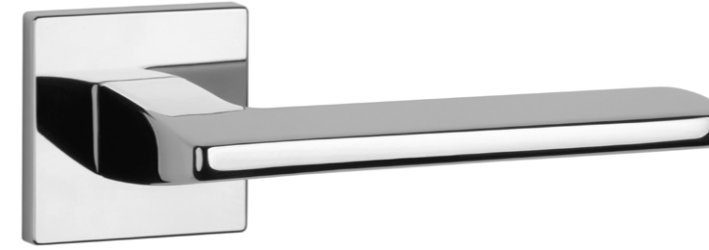

YUKA Q

rosette Q SLIM 7MM

APRILE

model	finish	door handle code: AS YUKA Q 7S pair	key ecutcheon code: AS Q 7S OB pair	euro ecutcheon code: AS Q 7S PZ pair	bathroom turn code: AS Q 7S WC pair
		EUR net price	EUR net price	EUR net price	EUR net price
	LC polished chrome	52,45	13,70	13,70	22,52
	SC satin chrome				
	BK matt black				
	WH matt white	62,93	16,45	16,45	25,79