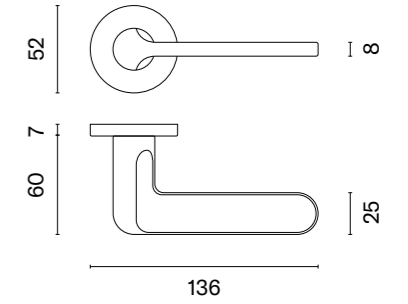

LORENZA

rosette R SLIM 7MM

APRILE

model	finish	door handle code: AS LORENZA R 7S pair	key ecutcheon code: AS R 7S OB pair	euro ecutcheon code: AS R 7S PZ pair	bathroom turn code: AS R 7S WC pair
		EUR net price	EUR net price	EUR net price	EUR net price
	GYM graphite	69,35	15,27	15,27	25,04
	LG polish gold	74,70