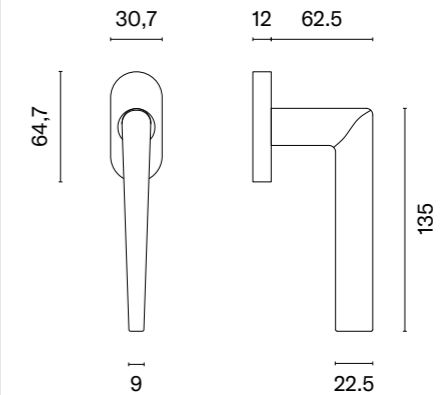

SALTA

STILE

model	finish	window handle code: ST O SALTA R piece	model	finish	window handle code: ST O SALTA R piece
		EUR net price			EUR net price
	CP polished chrome	13,04		MSN nickel	13,04
	PSC satin chrome			MSB titanium	
	BLACK matt black				

The window handle is available in a door version (page 136)

* When ordering, please specify the side of the window handle: right (R) or left (L).