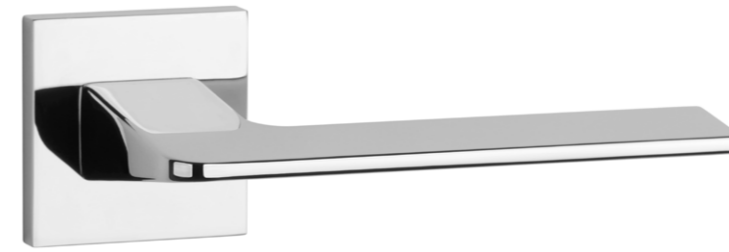

OMA

rosette Q SLIM 7MM

STILE

model	finish	door handle code: ST OMA Q 7S pair	key ecutcheon code: ST Q 7S OB pair	euro ecutcheon code: ST Q 7S PZ pair	bathroom turn code: ST Q 7S WC pair
		EUR net price	EUR net price	EUR net price	EUR net price
	CP polished chrome	24,89	13,53	13,53	22,23
	PSC satin chrome				
	BLACK matt black				
	SNM nickel				
	MSB titanium				

The door handle is available in a window version (page 227)