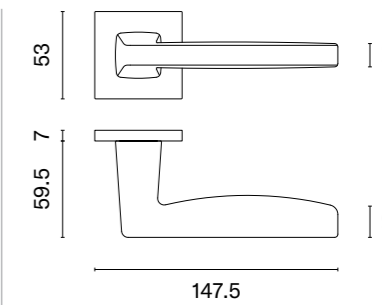

ERBA

rosette Q SLIM 7MM

APRILE

model	finish	door handle code: AT ERBA Q 7S pair	key ecutcheon code: AT Q 7S OB pair	euro ecutcheon code: AT Q 7S PZ pair	bathroom turn code: AT Q 7S WC pair
	CP polished chrome	EUR net price	EUR net price	EUR net price	EUR net price
	MSC satin chrome	44,02	13,53	13,53	22,23
	BLACK matt black				
	GOLD PVD polish gold	48,42	14,88	14,88	24,45

The door handle is available in a window version (page 207)