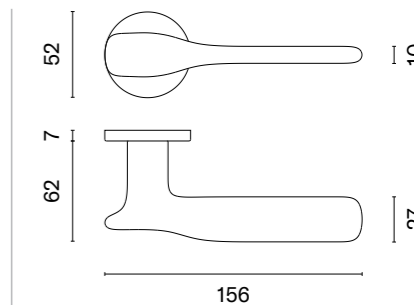

ORCHIDE

rosette R SLIM 7MM

APRILE

model	finish	door handle code: AS ORCHIDE R 7S pair	key ecutcheon code: AS R 7S OB pair	euro ecutcheon code: AS R 7S PZ pair	bathroom turn code: AS R 7S WC pair
		EUR net price	EUR net price	EUR net price	EUR net price
	LC polished chrome	63,26	12,73	12,73	21,86
	SC satin chrome				
	BK matt black				
	LG polish gold	75,91	15,27	15,27	25,04
	KG matt gold				

Finalist of the competition Dobry Wzór 2018