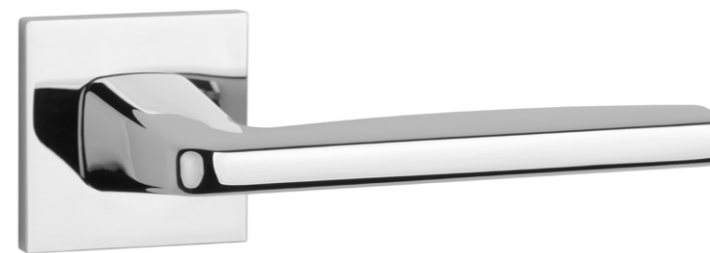

ERBA

rosette Q SLIM 7MM

APRILE

model	finish	door handle code: AT ERBA Q 7S pair	key ecutcheon code: AT Q 7S OB pair	euro ecutcheon code: AT Q 7S PZ pair	bathroom turn code: AT Q 7S WC pair
	CP polished chrome	EUR net price	EUR net price	EUR net price	EUR net price
	MSC satin chrome	44,02	13,53	13,53	22,23
	BLACK matt black				
	GOLD PVD polish gold	48,42	14,88	14,88	24,45

The door handle is available in a window version (page 207)