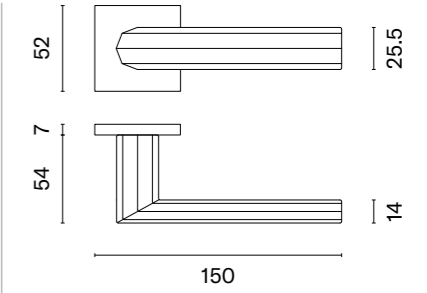

FRESIA

rosette Q SLIM 7MM

APRILE

model	finish	door handle code: AS FRESIA Q 7S pair	key ecutcheon code: AS Q 7S OB pair	euro ecutcheon code: AS Q 7S PZ pair	bathroom turn code: AS Q 7S WC pair
		EUR net price	EUR net price	EUR net price	EUR net price
	LC polished chrome	54,42	13,70	13,70	22,52
	SC satin chrome				
	BK matt black