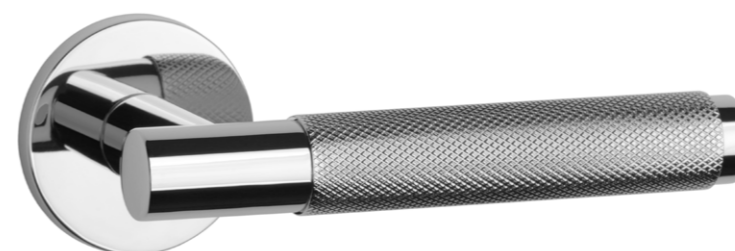

MOLINIA

rosette R SLIM 7MM

APRILE

model	finish	door handle code: AT MOLINIA R 7S pair EUR net price	key ecutcheon code: AT R 7S OB pair EUR net price	euro ecutcheon code: AT R 7S PZ pair EUR net price	bathroom turn code: AT R 7S WC pair EUR net price
	CP polished chrome	63,76	12,56	12,56	21,58
	BLACK matt black				
	GOLD PVD polish gold	73,63	13,82	13,82	23,74
	GOLD SATIN matt gold		15,08	15,08	24,82
The door handle is available in a window version (page 201)			The set includes a door knob (page 183)