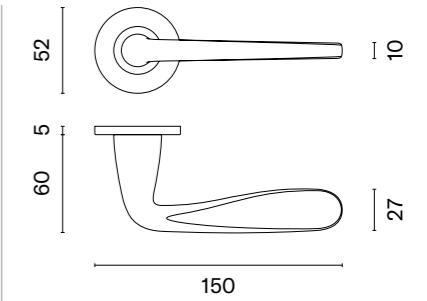

HIACYNTA

rosette R SUPER SLIM 5MM

APRILE

model	finish	door handle code: AS HIACYNTA R 5S pair	key ecutcheon code: AS R 5S OB pair	euro ecutcheon code: AS R 5S PZ pair	bathroom turn code: AS R 5S WC pair
		EUR net price	EUR net price	EUR net price	EUR net price
	LC polished chrome	66,54	14,98	14,98	22,96
	SC satin chrome				
	BK matt black				
	LG polish gold	79,84	17,97	17,97	26,30
	KG matt gold				
	PN PVD copper				

Design MAJA GANSZYNIĘC