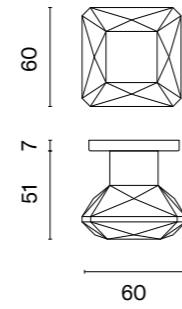

QUINCE

rosette Q SLIM 7MM

APRILE

APRILE

model	finish	door knob code: AS QUINCE Q 7S piece / pair	key ecutcheon code: AS Q 7S OB pair	euro ecutcheon code: AS Q 7S PZ pair	bathroom turn code: AS Q 7S WC pair
		EUR net price	EUR net price	EUR net price	EUR net price
	LC / BK polished chrome / black crystal	68,96 / 137,91	13,70	13,70	22,52

The set includes a furniture pull (page 245)

* When ordering, please specify the version of the knob: one-side fixed, one-side movable, two-side fixed, two-side fixed-movable, two-side movable.