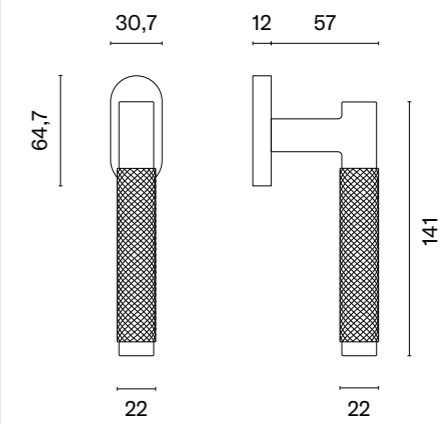

MOLINIA

APRILE

model	finish	window handle code: AT O MOLINIA R piece	model	finish	window handle code: AT O MOLINIA R piece
		EUR net price			EUR net price
	CP polished chrome	35,07		GOLD PVD polish gold	40,50
	BLACK matt black			GOLD SATIN matt gold	

The window handle is available in a door version (page 61)

* When ordering, please specify the side of the window handle: right (R) or left (L).