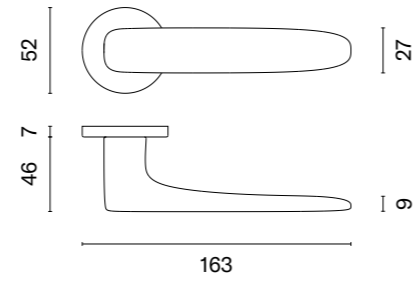

ROSA

rosette R SLIM 7MM

APRILE

model	finish	door handle code: AS ROSA R 7S pair	key ecutcheon code: AS R 7S OB pair	euro ecutcheon code: AS R 7S PZ pair	bathroom turn code: AS R 7S WC pair
		EUR net price	EUR net price	EUR net price	EUR net price
	LC polished chrome	50,85	12,73	12,73	21,86
	SC satin chrome				
	BK matt black				

* Till end of stock