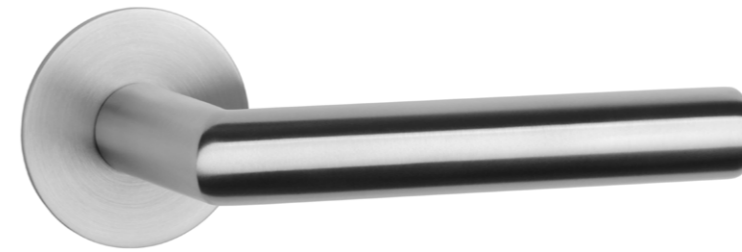

OVAL 1750

rosette ULTRA SLIM 3MM

model	finish	door handle code: SH OVAL 1750 3MM pair	key ecutcheon code: SH OVAL 3MM 1710 OB pair	euro ecutcheon code: SH OVAL 3MM 1711 PZ pair	bathroom turn code: SH OVAL 3MM 1712 WC pair
		EUR net price	EUR net price	EUR net price	EUR net price
	16 stainless steel	23,25	8,86	8,86	16,20
	F5 matt black	29,52	9,96	9,96	17,35
	WH matt white	30,62	11,45	11,45	18,82
	GOLD PVD polish gold	34,69	12,55	12,55	19,93
	BS PVD basalt				
	PN PVD copper				