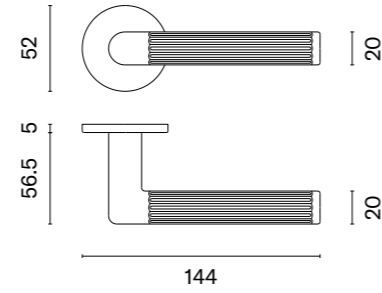

Design TOMEK RYGALIK

Finalist of the competition Dobry Wzór 2022

LOBELIA

rosette R SUPER SLIM 5MM

APRILE

model	finish	door handle code: AS LOBELIA R 5S pair	key ecutcheon code: AS R 5S OB pair	euro ecutcheon code: AS R 5S PZ pair	bathroom turn code: AS R 5S WC pair
		EUR net price	EUR net price	EUR net price	EUR net price
	LC polished chrome	72,58	14,98	14,98	22,96
	LG polish gold	87,09	17,97	17,97	26,30
	KG matt gold				