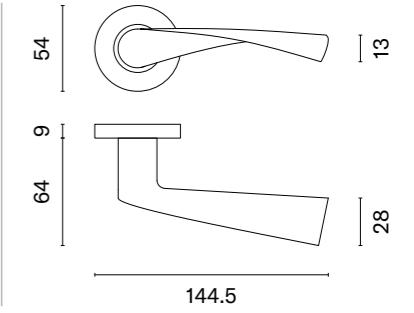

OVAL 1708

model	finish	door handle code: SM OVAL 1708 pair	key ecutcheon code: SM OVAL 1710 OB pair	euro ecutcheon code: SM OVAL 1711 PZ pair	bathroom turn code: SM OVAL 1712 WC / SM OVAL 1713 WC W/Z pair
		EUR net price	EUR net price	EUR net price	EUR net price
	16 stainless steel	25,40	3,15	3,15	11,80