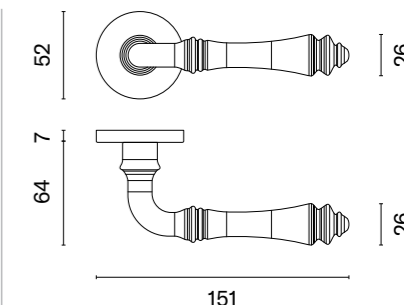

CAMELIA

rosette R SLIM 7MM

APRILE

model	finish	door handle code: AS CAMELIA R 7S pair	key ecutcheon code: AS R 7S OB pair	euro ecutcheon code: AS R 7S PZ pair	bathroom turn code: AS R 7S WC pair
		EUR net price	EUR net price	EUR net price	EUR net price
	GYM graphite	69,90	15,27	15,27	25,04
	LG polish gold	75,30