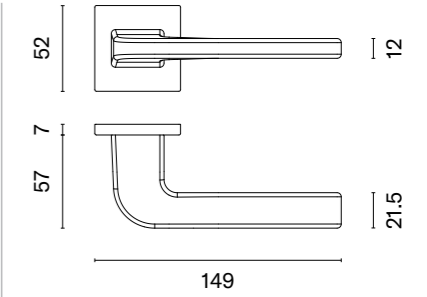

ISMENA Q

rosette Q SLIM 7MM

APRILE

model	finish	door handle code: AS ISMENA Q 7S pair	key ecutcheon code: AS Q 7S OB pair	euro ecutcheon code: AS Q 7S PZ pair	bathroom turn code: AS Q 7S WC pair
		EUR net price	EUR net price	EUR net price	EUR net price
	LC polished chrome	55,78	13,70	13,70	22,52
	SC satin chrome				
	BK matt black				
	LG* polish gold	66,93	16,45	16,45	25,79
	LG PVD polish gold				
	KG matt gold				

* Till end of stock