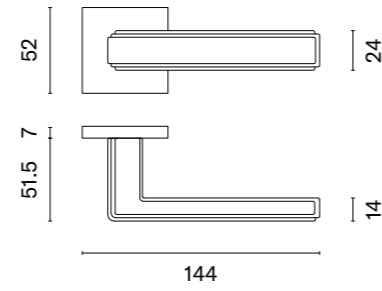

RAFLESIA

rosette Q SLIM 7MM

APRILE

model	finish	door handle code: AS RAFLESIA Q 7S pair	key ecutcheon code: AS Q 7S OB pair	euro ecutcheon code: AS Q 7S PZ pair	bathroom turn code: AS Q 7S WC pair
		EUR net price	EUR net price	EUR net price	EUR net price
	LC polished chrome	60,31	13,70	13,70	22,52
	SC satin chrome				
	BK matt black				
	LG polish gold	72,37	16,45	16,45	25,79
	KG matt gold				
	PN PVD copper