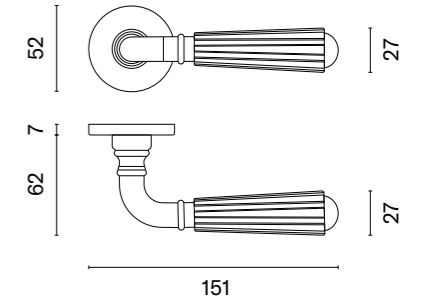

UTRICA

rosette R SLIM 7MM

APRILE

model	finish	door handle code: AS UTRICA R 7S pair	key ecutcheon code: AS R 7S OB pair	euro ecutcheon code: AS R 7S PZ pair	bathroom turn code: AS R 7S WC pair
		EUR net price	EUR net price	EUR net price	EUR net price
	LG PVD polish gold	84,07	15,27	15,27	25,04