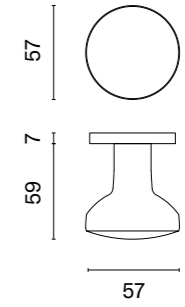

ORTICA

rosette R SLIM 7MM

APRILE

model	finish	door knob code: AS ORTICA R 7S piece / pair	key ecutcheon code: AS R 7S OB pair	euro ecutcheon code: AS R 7S PZ pair	bathroom turn code: AS R 7S WC pair
		EUR net price	EUR net price	EUR net price	EUR net price
	LC polished chrome	35,66 / 71,32	12,73	12,73	21,86
	SC satin chrome				
	BK matt black				
	WH matt white	39,94 / 80,95	15,27	15,27	25,04
	LG polish gold				
	KG matt gold				
	PN copper				
	SNM nickel	39,54 / 79,09	14,00	14,00	24,05
	GYM graphite		15,27	15,27	25,04

* When ordering, please specify the version of the knob: one-side fixed, one-side movable, two-side fixed, two-side fixed-movable, two-side movable.