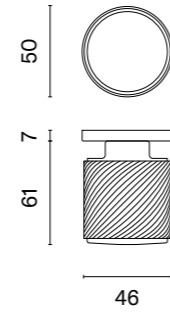

CALLA

rosette R SLIM 7MM

APRILE

model	finish	door knob code: AS CALLA R 7S piece / pair	key ecutcheon code: AS R 7S OB pair	euro ecutcheon code: AS R 7S PZ pair	bathroom turn code: AS R 7S WC pair
		EUR net price	EUR net price	EUR net price	EUR net price
	BK matt black	89,61 / 179,23	12,73	12,73	21,86
The set includes a door handle (page 53)			The set includes a furniture pull (page 244)		

* When ordering, please specify the version of the knob: one-side fixed, one-side movable, two-side fixed, two-side fixed-movable, two-side movable.