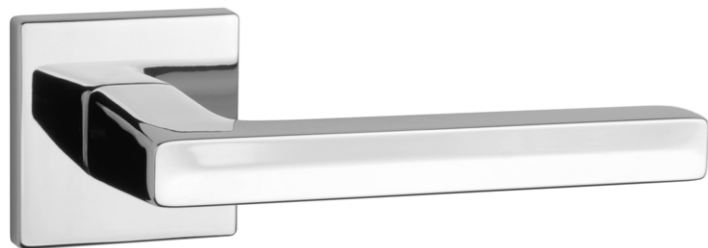

Finalist of the competition Dobry Wzór 2018

* Till end of stock

PEA

rosette Q SLIM 7MM

APRILE

model	finish	door handle code: AS PEA Q 7S pair	key ecutcheon code: AS Q 7S OB pair	euro ecutcheon code: AS Q 7S PZ pair	bathroom turn code: AS Q 7S WC pair
		EUR net price	EUR net price	EUR net price	EUR net price
	LC polished chrome	54,74	13,70	13,70	22,52
	SC satin chrome				
	BK matt black				