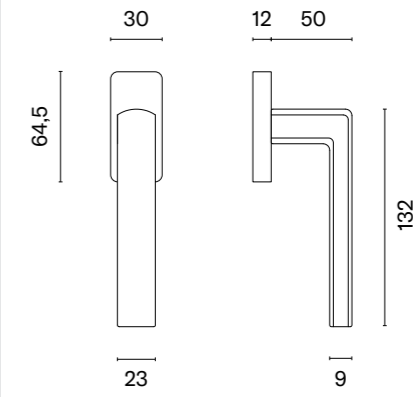

HOSTA

APRILE

model	finish	window handle code: AT O HOSTA Q piece	model	finish	window handle code: AT O HOSTA Q piece
		EUR net price			EUR net price
	CP polished chrome	22,93		WHITE matt white	25,22
	MSC satin chrome			GOLD PVD polish gold	
	BLACK matt black				

The window handle is available in a door version (page 89)

* When ordering, please specify the side of the window handle: right (R) or left (L).