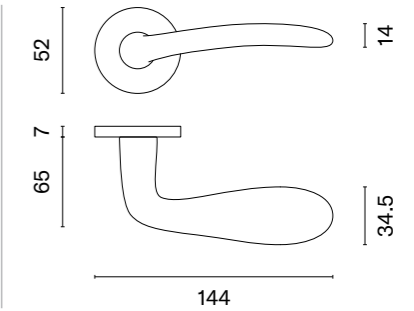

AMBROSIA

rosette R SLIM 7MM

APRILE

model	finish	door handle code: AS AMBROSIA R 7S pair	key ecutcheon code: AS R 7S OB pair	euro ecutcheon code: AS R 7S PZ pair	bathroom turn code: AS R 7S WC pair
		EUR net price	EUR net price	EUR net price	EUR net price
	BK matt black	67,36	12,73	12,73	21,86
	LG polish gold	80,83	15,27	15,27	25,04
	KG matt gold				

Design TOMEK RYGALIK