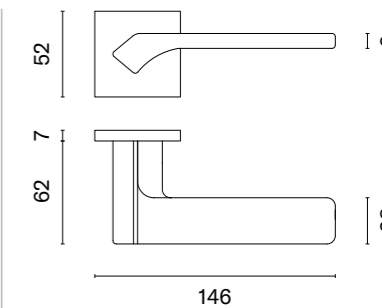

BERGENIA

rosette Q SLIM 7MM

APRILE

model	finish	door handle code: AS BERGENIA Q 7S pair	key ecutcheon code: AS Q 7S OB pair	euro ecutcheon code: AS Q 7S PZ pair	bathroom turn code: AS Q 7S WC pair
		EUR net price	EUR net price	EUR net price	EUR net price
	LC polished chrome	59,90	13,70	13,70	22,52
	SC satin chrome				
	BK matt black				
	GYM graphite	66,72	16,24	16,24	25,56
	LG PVD polish gold	71,88	16,45	16,45	25,79
	KG matt gold				

Finalist of the competition Dobry Wzór 2019