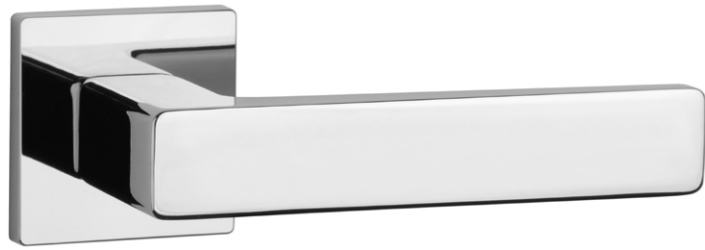

ERICA

rosette Q SLIM 7MM

APRILE

model	finish	door handle code: AS ERICA Q 7S pair	key ecutcheon code: AS Q 7S OB pair	euro ecutcheon code: AS Q 7S PZ pair	bathroom turn code: AS Q 7S WC pair
		EUR net price	EUR net price	EUR net price	EUR net price
	LC polished chrome	54,31	13,70	13,70	22,52
	SC satin chrome				
	BK matt black