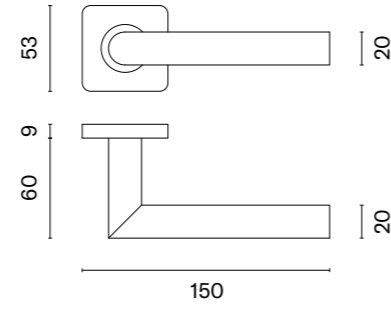

KVADRAT 1701

model	finish	door handle code: SM KVADRAT 1701 pair	key ecutcheon code: SM KVADRAT 1710 OB pair	euro ecutcheon code: SM KVADRAT 1711 PZ pair	bathroom turn code: SM KVADRAT 1712 WC / SM KVADRAT 1713 WC W/Z pair
		EUR net price	EUR net price	EUR net price	EUR net price
	16 stainless steel	16,13	5,90	5,90	14,95
	F5 matt black	22,81	8,15	8,15	20,31