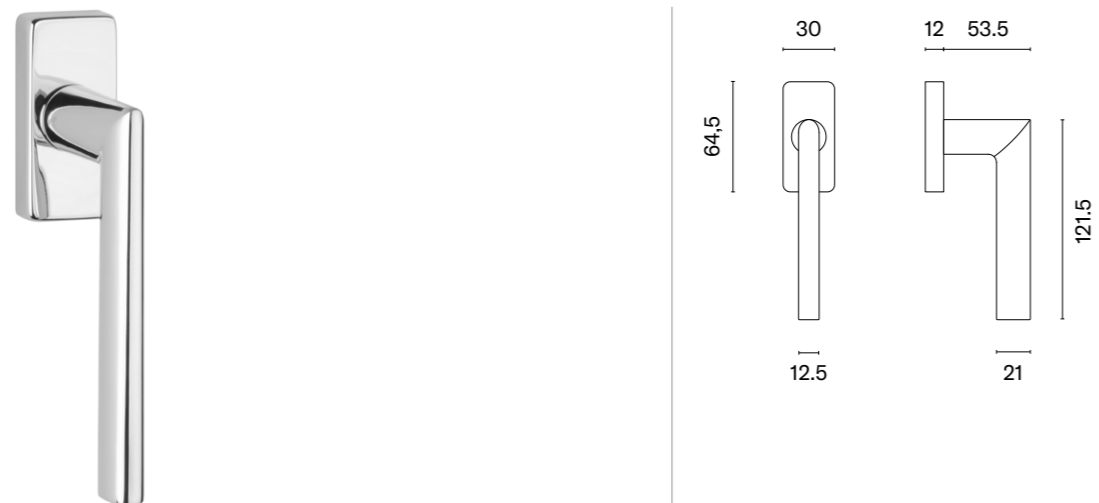

PRIMULA

APRILE

model	finish	window handle code: AT O PRIMULA Q piece	model	finish	window handle code: AT O PRIMULA Q piece	
		EUR net price			EUR net price	
	CP polished chrome	20,86		BLACK matt black	20,86	
	MSC satin chrome					

The window handle is available in a door version (page 100)

* When ordering, please specify the side of the window handle: right (R) or left (L).