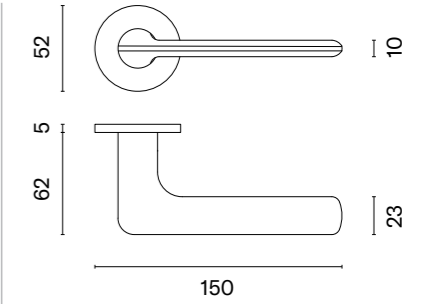

The door handle is available in a window version (page 204)

VIOLA

rosette R SUPER SLIM 5MM

APRILE

model	finish	door handle code: AS VIOLA R 5S pair	key ecutcheon code: AS R 5S OB pair	euro ecutcheon code: AS R 5S PZ pair	bathroom turn code: AS R 5S WC pair
		EUR net price	EUR net price	EUR net price	EUR net price
	LC polished chrome	52,94	14,98	14,98	22,96
	BK matt black				
	DSC brushed chrome	53,61	15,72	15,72	24,11
	SNM nickel	58,97	16,47	16,47	25,26
	GYM graphite				
	WH matt white	63,53	17,97	17,97	26,30
	LG polish gold				
	KG matt gold				
	PN PVD copper				