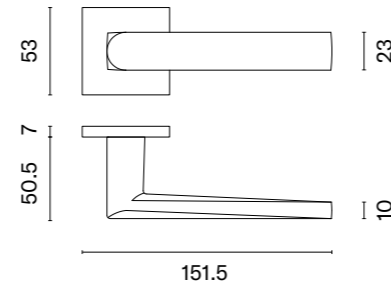

The door handle is available in a window version (page 217)

STILE

DOOR HANDLES
ON SQUARE ROSETTES

ADANA

rosette Q SLIM 7MM

STILE

model	finish	door handle code: ST ADANA Q 7S pair	key ecutcheon code: ST Q 7S OB pair	euro ecutcheon code: ST Q 7S PZ pair	bathroom turn code: ST Q 7S WC pair
		EUR net price	EUR net price	EUR net price	EUR net price
	CP polished chrome	23,70	13,53	13,53	22,23
	PSC satin chrome				
	BLACK matt black				
	MSN nickel				
	MSB titanium				