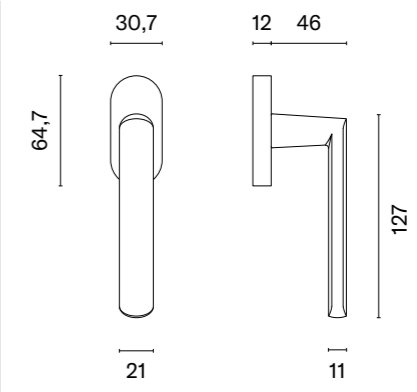

model	finish	window handle code: AT O FRAGOLA R piece	model	finish	window handle code: AT O FRAGOLA R piece
		EUR net price			EUR net price
	CP polished chrome	18,94		BLACK matt black	18,94
	MSC satin chrome				

The window handle is available in a door version (page 45)

* When ordering, please specify the side of the window handle: right (R) or left (L).