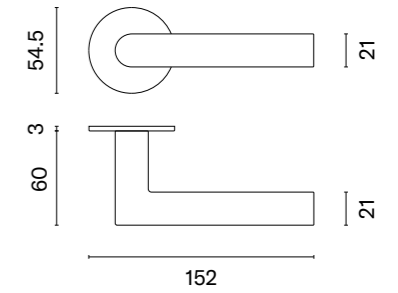

OVAL 1750

rosette ULTRA SLIM 3MM

model	finish	door handle code: SH OVAL 1750 3MM pair	key ecutcheon code: SH OVAL 3MM 1710 OB pair	euro ecutcheon code: SH OVAL 3MM 1711 PZ pair	bathroom turn code: SH OVAL 3MM 1712 WC pair
		EUR net price	EUR net price	EUR net price	EUR net price
	16 stainless steel	23,25	8,86	8,86	16,20
	F5 matt black	29,52	9,96	9,96	17,35
	WH matt white	30,62	11,45	11,45	18,82
	GOLD PVD polish gold	34,69	12,55	12,55	19,93
	BS PVD basalt				
	PN PVD copper