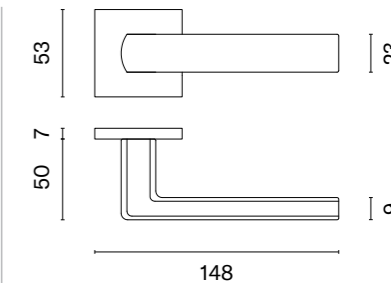

HOSTA

rosette Q SLIM 7MM

APRILE

model	finish	door handle code: AT HOSTA Q 7S pair	key ecutcheon code: AT Q 7S OB pair	euro ecutcheon code: AT Q 7S PZ pair	bathroom turn code: AT Q 7S WC pair
		EUR net price	EUR net price	EUR net price	EUR net price
	CP polished chrome	41,69	13,53	13,53	22,23
	MSC satin chrome				
	BLACK matt black				
	WHITE matt white	45,85	14,88	14,88	24,45
	GOLD PVD polish gold				

The door handle is available in a window version (page 209)