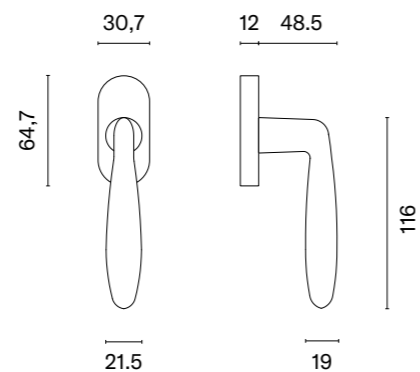

VERBENA

APRILE

model	finish	window handle code: AT O VERBENA R piece	model	finish	window handle code: AT O VERBENA R piece	
		EUR net price			EUR net price	
	CP polished chrome	18,94		BLACK matt black	18,94	
	MSC satin chrome					

The window handle is available in a door version (page 76)

* When ordering, please specify the side of the window handle: right (R) or left (L).