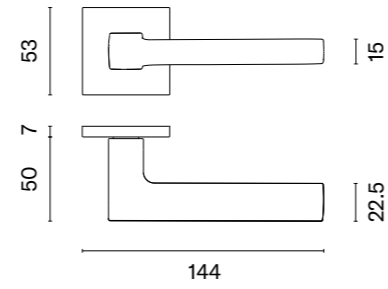

OGA

rosette Q SLIM 7MM

STILE

model	finish	door handle code: ST OGA Q 7S pair	key ecutcheon code: ST Q 7S OB pair	euro ecutcheon code: ST Q 7S PZ pair	bathroom turn code: ST Q 7S WC pair
		EUR net price	EUR net price	EUR net price	EUR net price
	PSC satin chrome	23,70	13,53	13,53	22,23
	BLACK matt black				
	SNM nickel				
	MSB titanium				

The door handle is available in a window version (page 226)