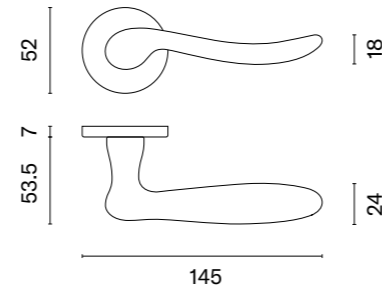

NERINA

rosette R SLIM 7MM

APRILE

model	finish	door handle code: AS NERINA R 7S pair	key ecutcheon code: AS R 7S OB pair	euro ecutcheon code: AS R 7S PZ pair	bathroom turn code: AS R 7S WC pair
		EUR net price	EUR net price	EUR net price	EUR net price
	LC polished chrome	53,82	12,73	12,73	21,86
	LG PVD polish gold	64,59	15,27	15,27	25,04