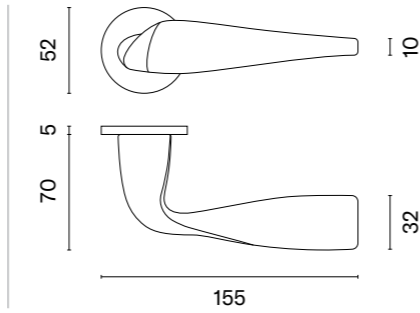

PETUNIA

rosette R SUPER SLIM 5MM

APRILE

model	finish	door handle code: AS PETUNIA R 5S pair	key ecutcheon code: AS R 5S OB pair	euro ecutcheon code: AS R 5S PZ pair	bathroom turn code: AS R 5S WC pair
		EUR net price	EUR net price	EUR net price	EUR net price
	LC polished chrome	93,09	14,98	14,98	22,96
	LG polish gold	111,71	17,97	17,97	26,30
	KG matt gold