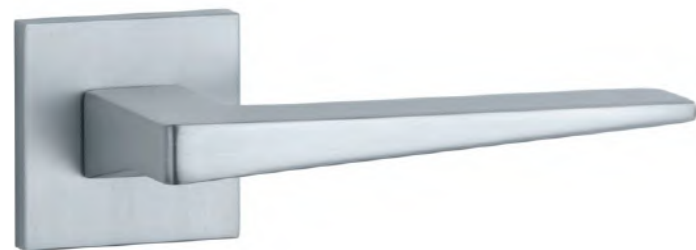

EDA

rosette Q SLIM 7MM

STILE

model	finish	door handle code: ST EDA Q 7S pair	key ecutcheon code: ST Q 7S OB pair	euro ecutcheon code: ST Q 7S PZ pair	bathroom turn code: ST Q 7S WC pair
		EUR net price	EUR net price	EUR net price	EUR net price
	PSC satin chrome	23,70	13,53	13,53	22,23
	BLACK matt black				
	MSN nickel				
	MSB titanium				

The door handle is available in a window version (page 220)