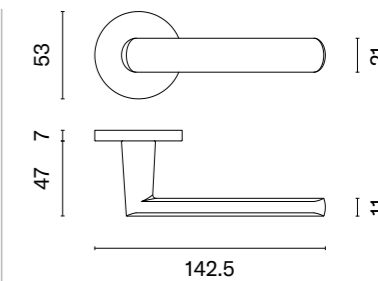

FRAGOLA

rosette R SLIM 7MM

APRILE

model	finish	door handle code: AT FRAGOLA R 7S pair	key ecutcheon code: AT R 7S OB pair	euro ecutcheon code: AT R 7S PZ pair	bathroom turn code: AT R 7S WC pair
		EUR net price	EUR net price	EUR net price	EUR net price
	CP polished chrome	34,44	12,56	12,56	21,58
	MSC satin chrome				
	BLACK matt black				

The door handle is available in a window version (page 195)

Design MARIA JEGLIŃSKA-ADAMCZEWSKIA

The project received the Laureate statuette and the Good Design Emblem 2023 in the Home - Interior Design category.