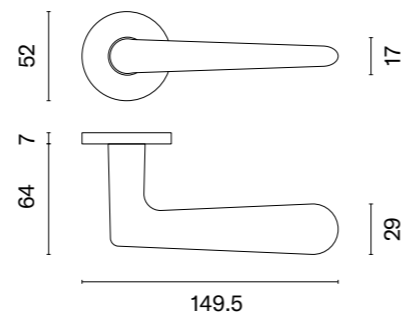

LAVANDA

rosette R SLIM 7MM

APRILE

model	finish	door handle code: AS LAVANDA R 7S pair	key ecutcheon code: AS R 7S OB pair	euro ecutcheon code: AS R 7S PZ pair	bathroom turn code: AS R 7S WC pair
		EUR net price	EUR net price	EUR net price	EUR net price
	SNM nickel	68,23	14,00	14,00	24,05
	GYM graphite		15,27	15,27	25,04
	KG matt gold	90,44			

Design MARIA JEGLIŃSKA-ADAMCZEWSKA