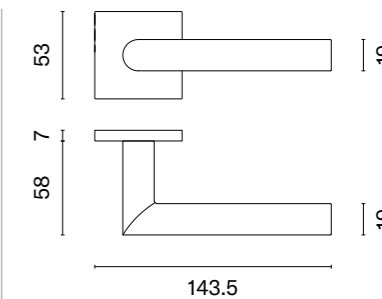

ARABIS Q

rosette Q SLIM 7MM

APRILE

model	finish	door handle code: AT ARABIS Q 7S pair	key ecutcheon code: AT Q 7S OB pair	euro ecutcheon code: AT Q 7S PZ pair	bathroom turn code: AT Q 7S WC pair
		EUR net price	EUR net price	EUR net price	EUR net price
	CP polished chrome	37,92	13,53	13,53	22,23
	MSC satin chrome				
	BLACK matt black				
	GOLD PVD polish gold	41,71	14,88	14,88	24,45

The door handle is available in a window version (page 205)