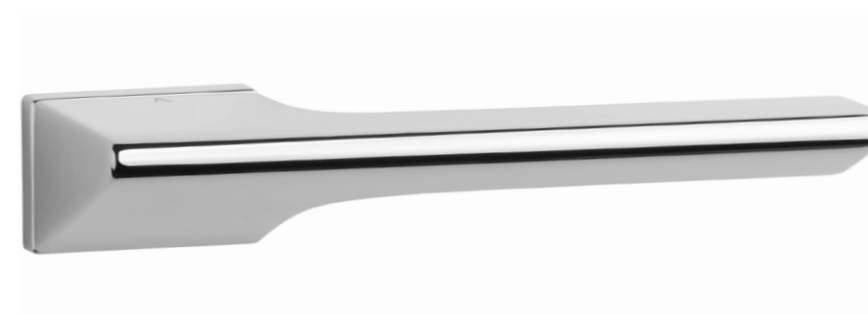

LUPINA

rosette RTH SLIM 7MM

APRILE

model	finish	door handle code: AS LUPINA RTH 7S pair	key ecutcheon code: AS RT 7S OB pair	euro ecutcheon code: AS QRT 7S PZ pair	bathroom turn code: AS RT 7S WC pair
		EUR net price	EUR net price	EUR net price	EUR net price
	LC polished chrome	89,24	15,08	15,08	24,77
	SC satin chrome				
	BK matt black				
	GYM graphite	99,40	18,09	18,09	28,37

Design JAN KOCHAŃSKI