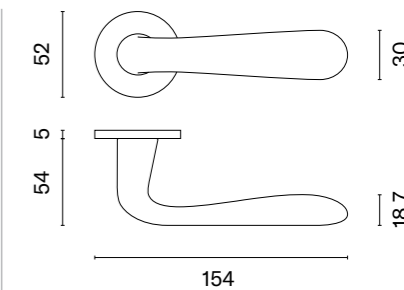

GARDENIA

rosette R SUPER SLIM 5MM

APRILE

model	finish	door handle code: AS GARDENIA R 5S pair	key ecutcheon code: AS R 5S OB pair	euro ecutcheon code: AS R 5S PZ pair	bathroom turn code: AS R 5S WC pair
		EUR net price	EUR net price	EUR net price	EUR net price
	LC polished chrome	69,45	14,98	14,98	22,96
	LG polish gold	83,34	17,97	17,97	26,30
	KG matt gold				

Design TOMEK RYGALIK