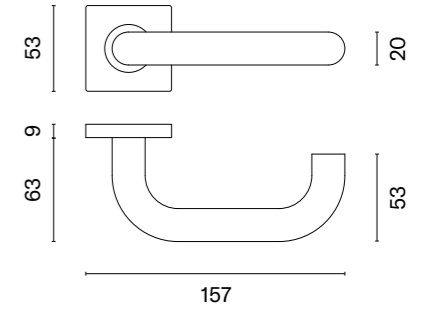

KVADRAT 1704

model	finish	door handle code: SM KVADRAT 1704 pair	key ecutcheon code: SM KVADRAT 1710 OB pair	euro ecutcheon code: SM KVADRAT 1711 PZ pair	bathroom turn code: SM KVADRAT 1712 WC / SM KVADRAT 1713 WC W/Z pair
		EUR net price	EUR net price	EUR net price	EUR net price
	16 stainless steel	17,98	5,90	5,90	14,95