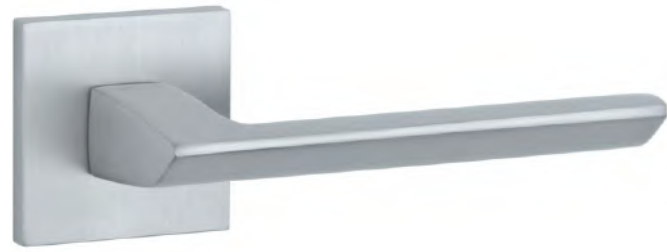

OGA

rosette Q SLIM 7MM

STILE

model	finish	door handle code: ST OGA Q 7S pair	key ecutcheon code: ST Q 7S OB pair	euro ecutcheon code: ST Q 7S PZ pair	bathroom turn code: ST Q 7S WC pair
		EUR net price	EUR net price	EUR net price	EUR net price
	PSC satin chrome	23,70	13,53	13,53	22,23
	BLACK matt black				
	SNM nickel				
	MSB titanium				

The door handle is available in a window version (page 226)