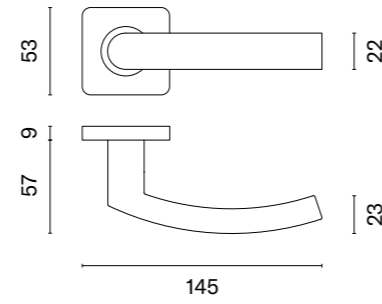

KVADRAT 1706

model	finish	door handle code: SM KVADRAT 1706 pair	key ecutcheon code: SM KVADRAT 1710 OB pair	euro ecutcheon code: SM KVADRAT 1711 PZ pair	bathroom turn code: SM KVADRAT 1712 WC / SM KVADRAT 1713 WC W/Z pair
		EUR net price	EUR net price	EUR net price	EUR net price
	16 stainless steel	19,83	5,90	5,90	14,95