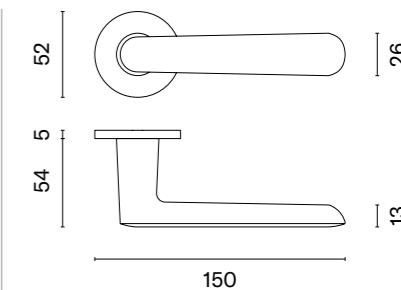

ARIA

rosette R SUPER SLIM 5MM

APRILE

model	finish	door handle code: AS ARIA R 5S pair	key ecutcheon code: AS R 5S OB pair	euro ecutcheon code: AS R 5S PZ pair	bathroom turn code: AS R 5S WC pair
		EUR net price	EUR net price	EUR net price	EUR net price
	LC polished chrome	66,50	14,98	14,98	22,96
	SC satin chrome				
	BK matt black				
	LG polish gold	79,80	17,97	17,97	26,30
	KG matt gold				
	PN PVD copper				

Design TOMEK RYGALIK

Finalist of the competition Dobry Wzór 2022